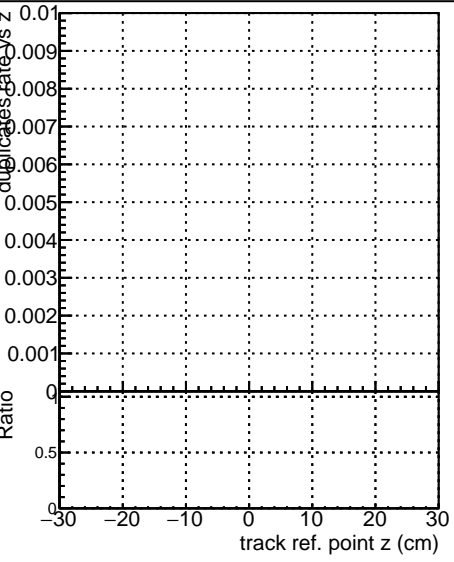

Fake rate vs vertpos**Duplicates Rate vs vertpos****Pileup rate vs vertpos**
Fake rate vs v
█ **SoftQCD_default**
█ **SoftQCD_ckfPixelLessStep**
**Fake rate vs. sim PV z****Duplicates Rate vs sim PV z****Pileup rate vs. sim PV z**