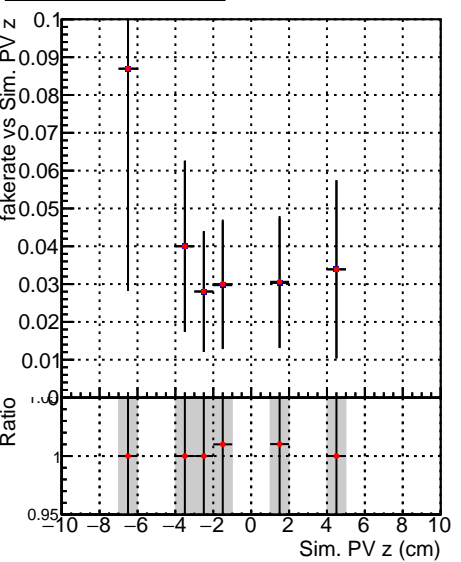

Fake rate vs vertpos**Duplicates Rate vs vertpos****Pileup rate vs vertpos**
Fake rate vs v
█ **SoftQCD_default**
█ **SoftQCD_ckfPixelLessStep**
**Fake rate vs. sim PV z****Duplicates Rate vs sim PV z****Pileup rate vs. sim PV z**