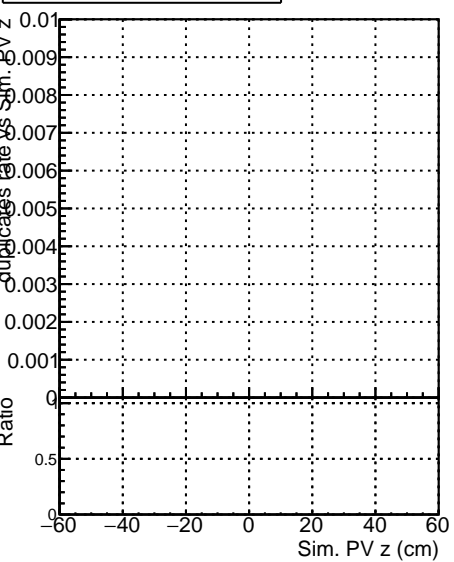

Fake rate vs vertpos**Duplicates Rate vs vertpos****Pileup rate vs vertpos**
Fake rate vs v
█ **SoftQCD_default**
█ **SoftQCD_ckfPixelLessStep**
**Fake rate vs. sim PV z****Duplicates Rate vs sim PV z****Pileup rate vs. sim PV z**