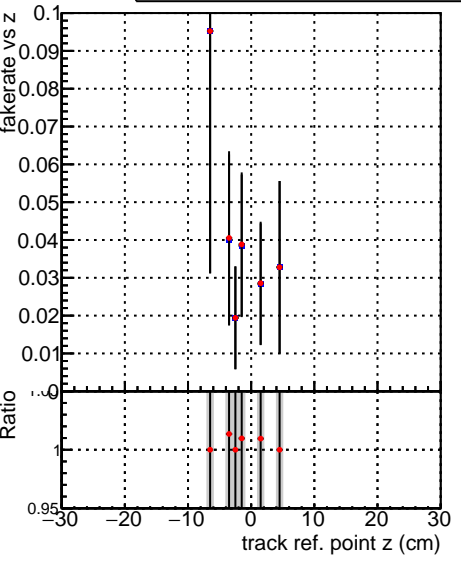

Fake rate vs vertpos**Duplicates Rate vs vertpos****Pileup rate vs vertpos**
Fake rate vs v
█ **SoftQCD_default**
█ **SoftQCD_ckfPixelLessStep**
**Fake rate vs. sim PV z****Duplicates Rate vs sim PV z****Pileup rate vs. sim PV z**