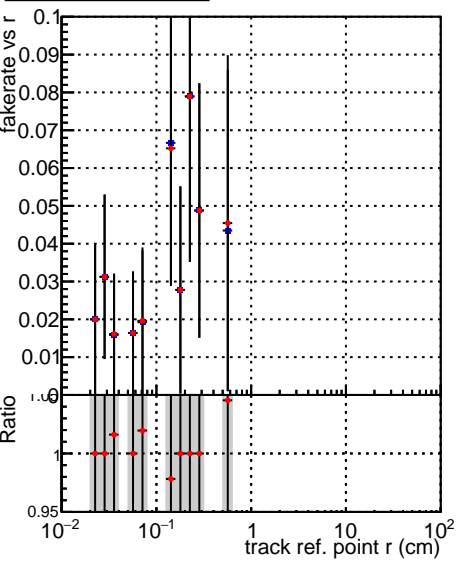

Fake rate vs vertpos**Duplicates Rate vs vertpos****Pileup rate vs vertpos**
Fake rate vs v
█ **SoftQCD_default**
█ **SoftQCD_ckfPixelLessStep**
**Fake rate vs. sim PV z****Duplicates Rate vs sim PV z****Pileup rate vs. sim PV z**