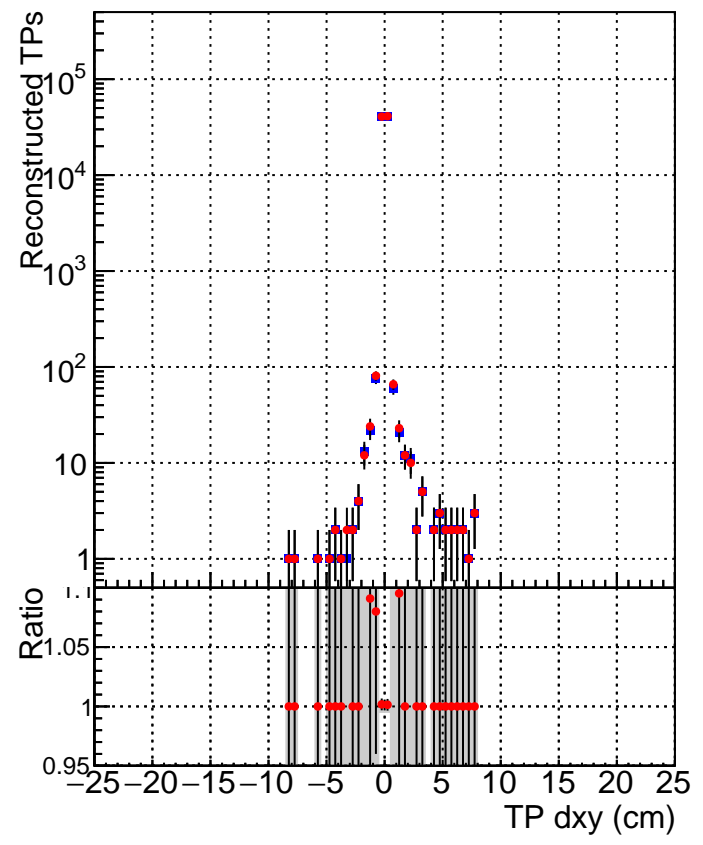

N of simulated tracks vs dxy

N of associated tracks (simToReco) vs dxy

N of simulated track

- SoftQCD_default
- SoftQCD_ckfPixelLessStep