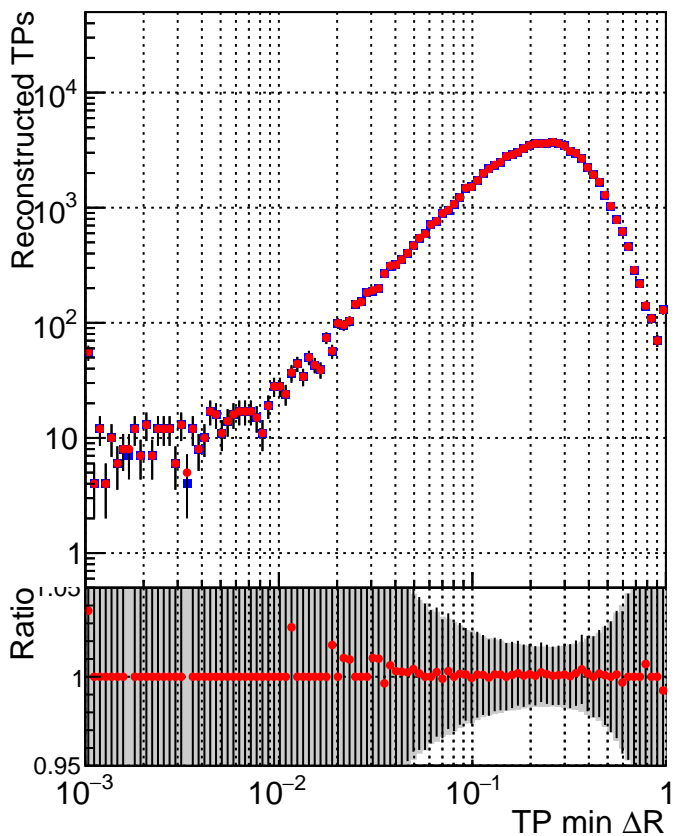

N of simulated tracks vs dR

N of associated tracks (simToReco) vs dR

N of simulated trac

- SoftQCD_default
- SoftQCD_ckfPixelLessStep