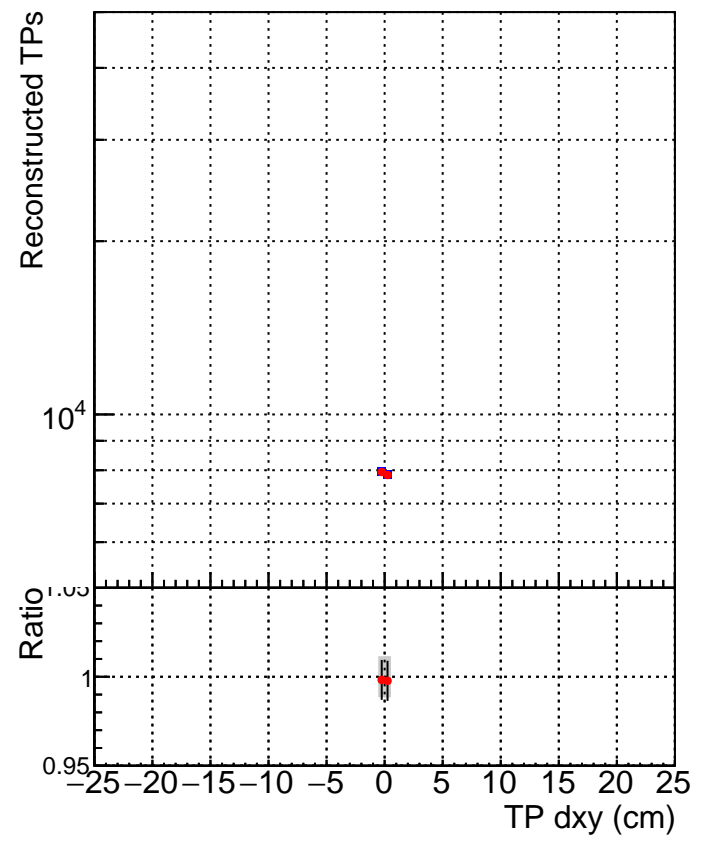

N of simulated tracks vs dxy

N of associated tracks (simToReco) vs dxy

N of simulated track

- SoftQCD_default
- SoftQCD_ckfPixelLessStep