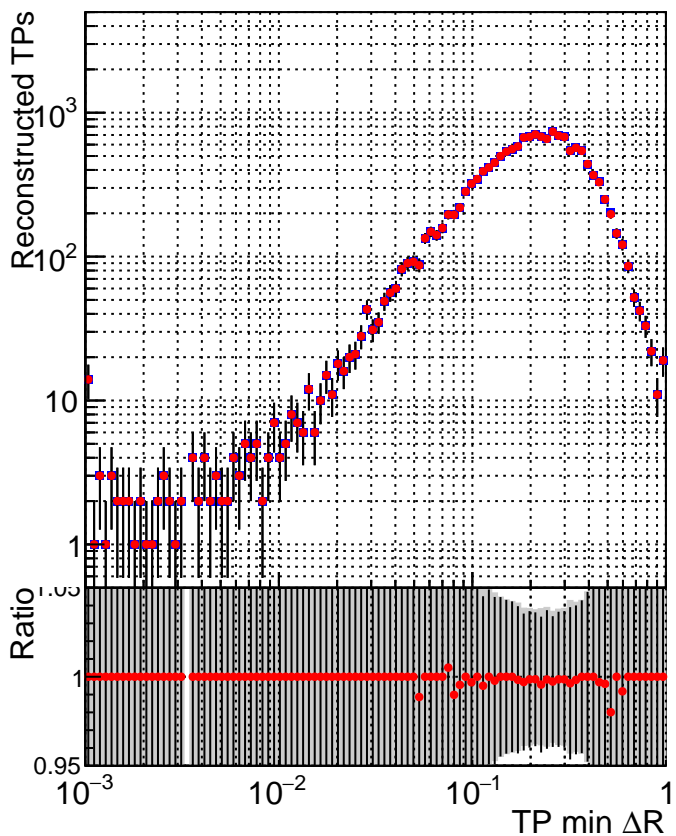

N of simulated tracks vs dR

N of associated tracks (simToReco) vs dR

N of simulated trac

- SoftQCD_default
- SoftQCD_ckfPixelLessStep