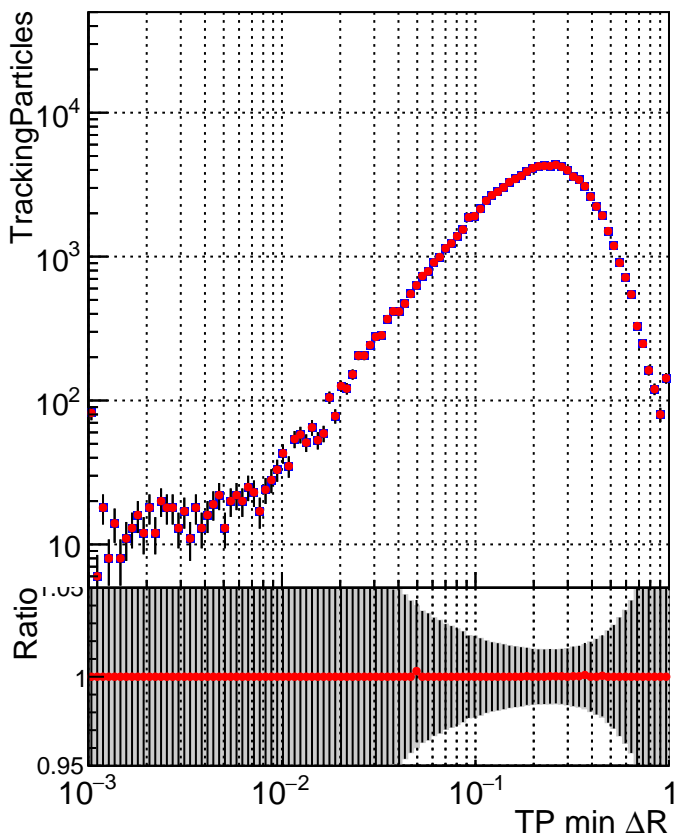

N of simulated tracks vs dR

N of associated tracks (simToReco) vs dR

N of simulated trac

- SoftQCD_default
- SoftQCD_ckfPixelLessStep