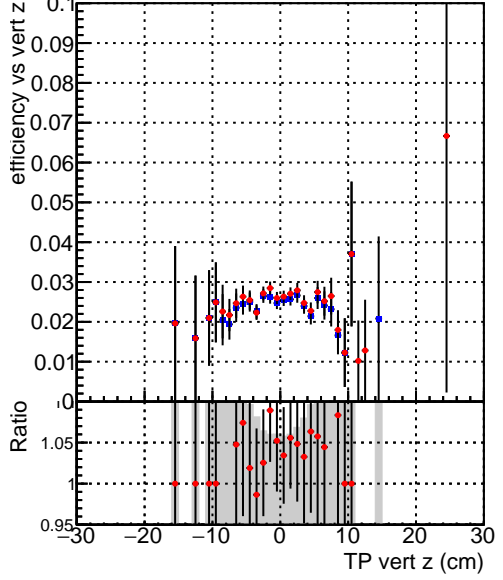

Efficiency vs vertpos**fake+duplicates vs vert r**
Efficiency vs vert z
 — SoftQCD_default (blue diamond)
 — SoftQCD_ckfPixelLessStep (red diamond)
**Efficiency vs. sim PV z****fake+duplicates vs Sim. PV z**