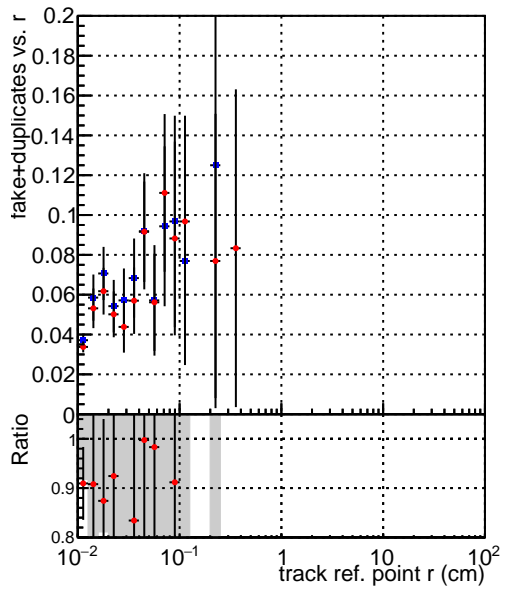

Efficiency vs vertpos**fake+duplicates vs vert r**
Efficiency vs vert z
 — SoftQCD_default (blue diamond)
 — SoftQCD_ckfPixelLessStep (red diamond)
**Efficiency vs. sim PV z****fake+duplicates vs Sim. PV z**