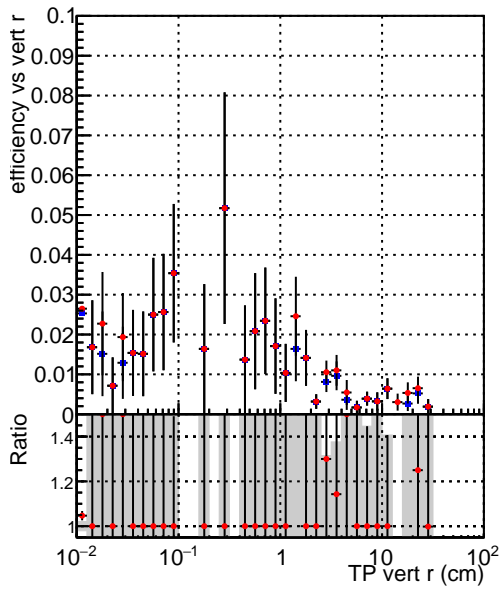

Efficiency vs vertpos**fake+duplicates vs vert r**
Efficiency vs vert z
 — SoftQCD_default (blue diamond)
 — SoftQCD_ckfPixelLessStep (red diamond)
**Efficiency vs. sim PV z****fake+duplicates vs Sim. PV z**