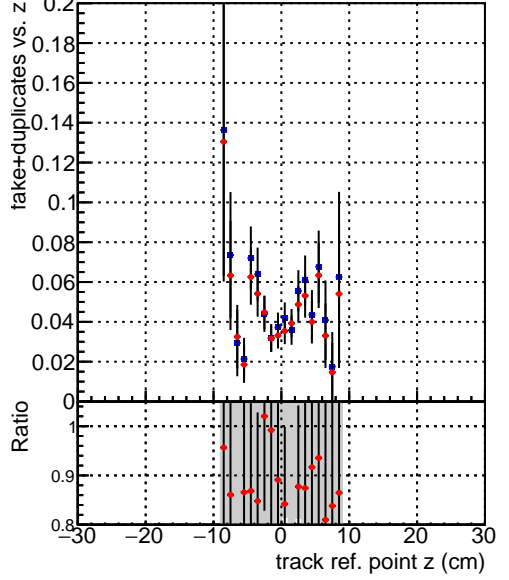

Efficiency vs vertpos**fake+duplicates vs vert r**
Efficiency vs vert z
 — SoftQCD_default (blue diamond)
 — SoftQCD_ckfPixelLessStep (red diamond)
**Efficiency vs. sim PV z****fake+duplicates vs Sim. PV z**