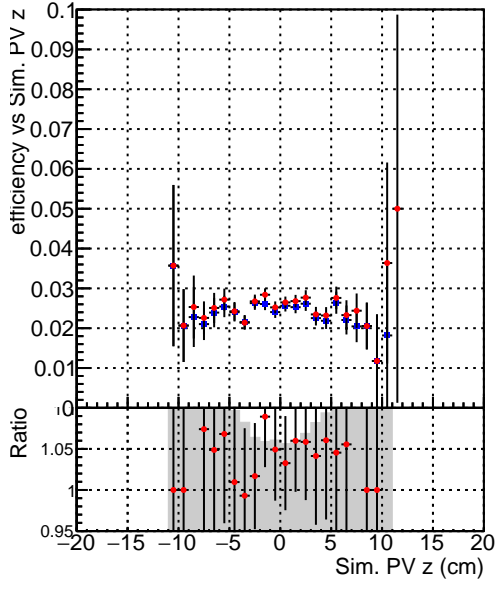

Efficiency vs vertpos**fake+duplicates vs vert r**
Efficiency vs vert z
 — SoftQCD_default (blue diamond)
 — SoftQCD_ckfPixelLessStep (red diamond)
**Efficiency vs. sim PV z****fake+duplicates vs Sim. PV z**