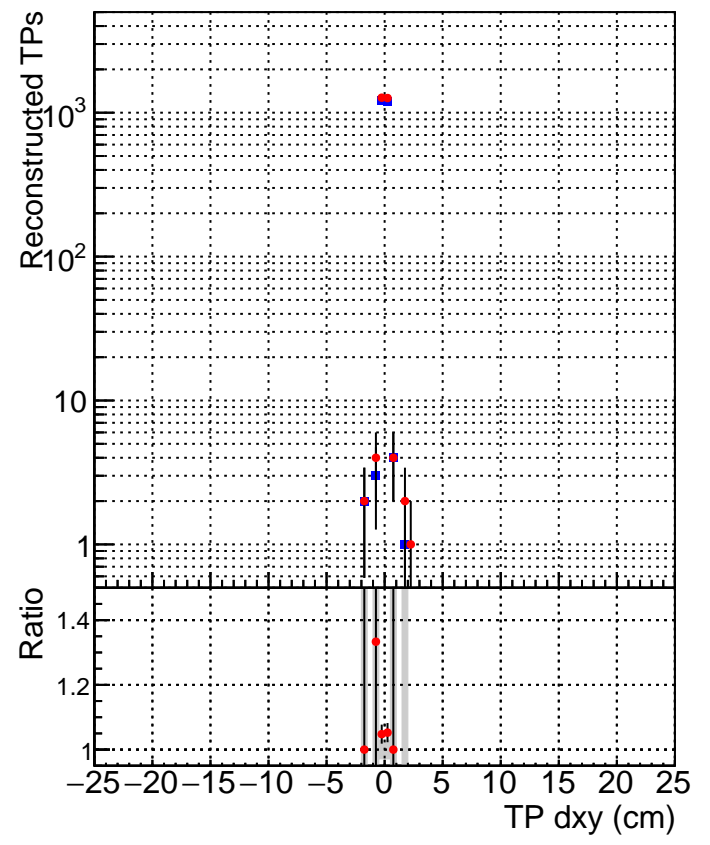

N of simulated tracks vs dxy

N of associated tracks (simToReco) vs dxy

N of simulated track

- SoftQCD_default
- SoftQCD_ckfPixelLessStep