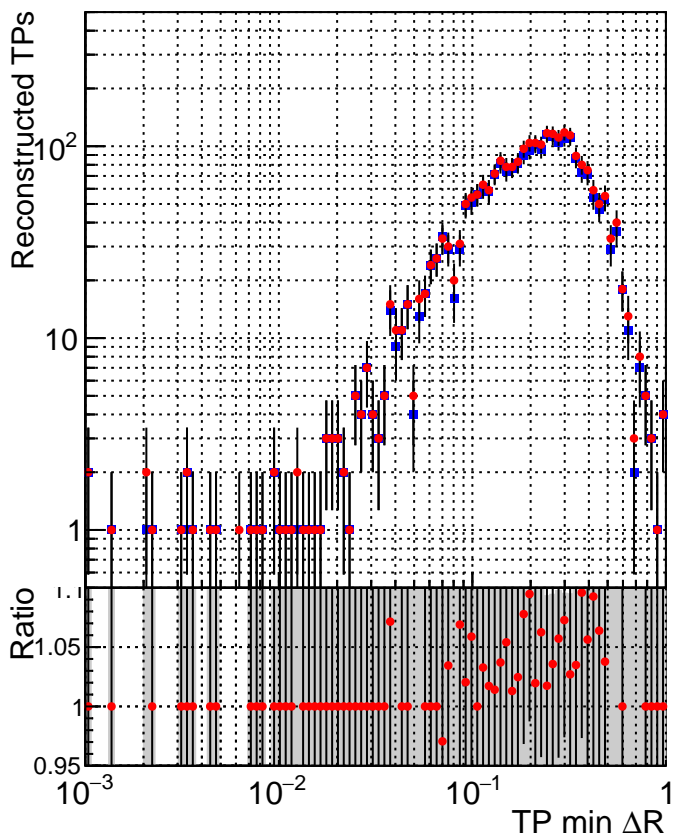

N of simulated tracks vs dR

N of associated tracks (simToReco) vs dR

N of simulated trac

- SoftQCD_default
- SoftQCD_ckfPixelLessStep