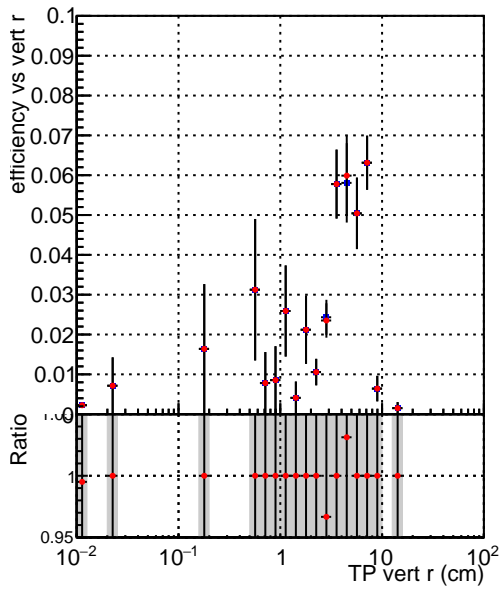

**Efficiency vs vertpos****fake+duplicates vs vert r**
**Efficiency vs TP vert z**  
 — SoftQCD\_default (blue squares)  
 — SoftQCD\_ckfPixelLessStep (red diamonds)
**Efficiency vs. sim PV z****fake+duplicates vs Sim. PV z**