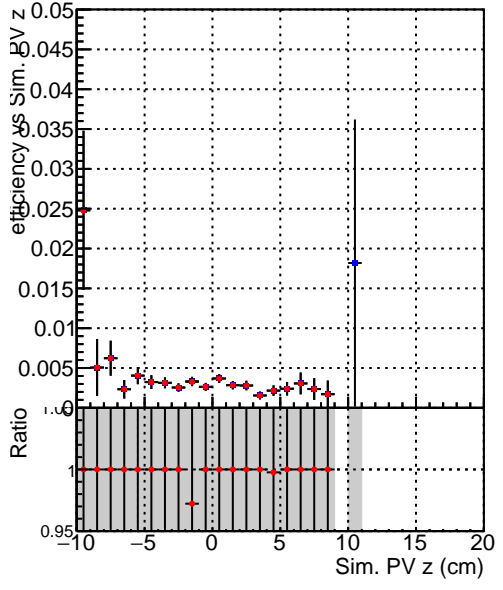

**Efficiency vs vertpos****fake+duplicates vs vert r**
**Efficiency vs TP vert z**  
 — SoftQCD\_default (blue squares)  
 — SoftQCD\_ckfPixelLessStep (red diamonds)
**Efficiency vs. sim PV z****fake+duplicates vs Sim. PV z**