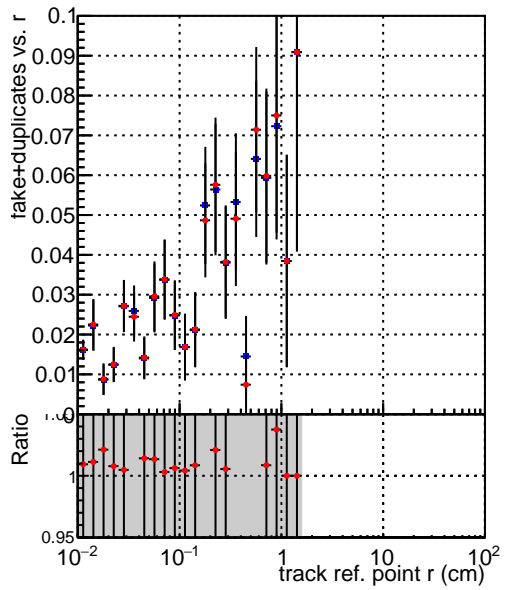

**Efficiency vs vertpos****fake+duplicates vs vert r**
**Efficiency vs TP vert z**  
 — SoftQCD\_default (blue squares)  
 — SoftQCD\_ckfPixelLessStep (red diamonds)
**Efficiency vs. sim PV z****fake+duplicates vs Sim. PV z**