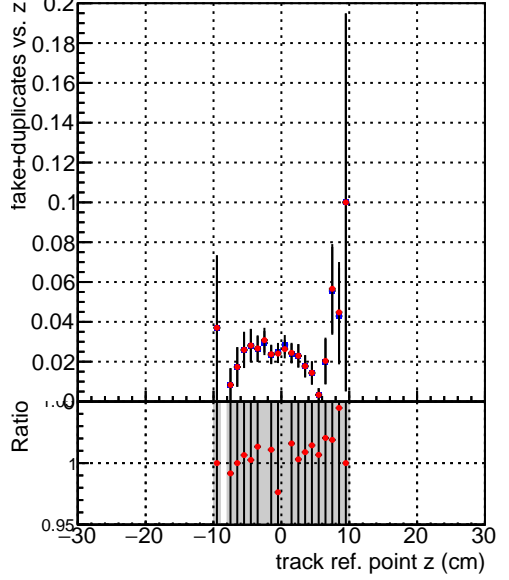

**Efficiency vs vertpos****fake+duplicates vs vert r**
**Efficiency vs TP vert z**  
 — SoftQCD\_default (blue squares)  
 — SoftQCD\_ckfPixelLessStep (red diamonds)
**Efficiency vs. sim PV z****fake+duplicates vs Sim. PV z**