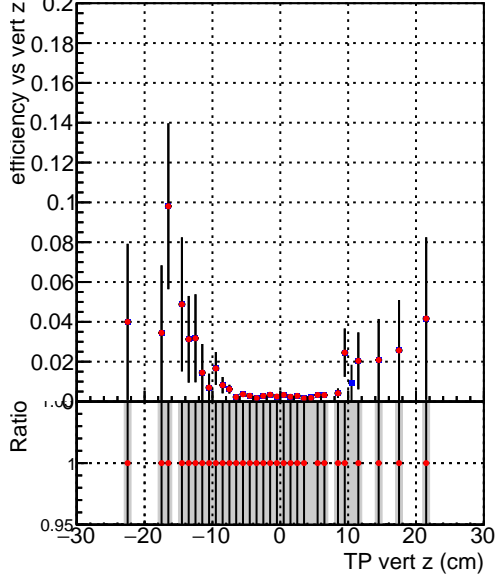

**Efficiency vs vertpos****fake+duplicates vs vert r**
**Efficiency vs TP vert z**  
 — SoftQCD\_default (blue squares)  
 — SoftQCD\_ckfPixelLessStep (red diamonds)
**Efficiency vs. sim PV z****fake+duplicates vs Sim. PV z**