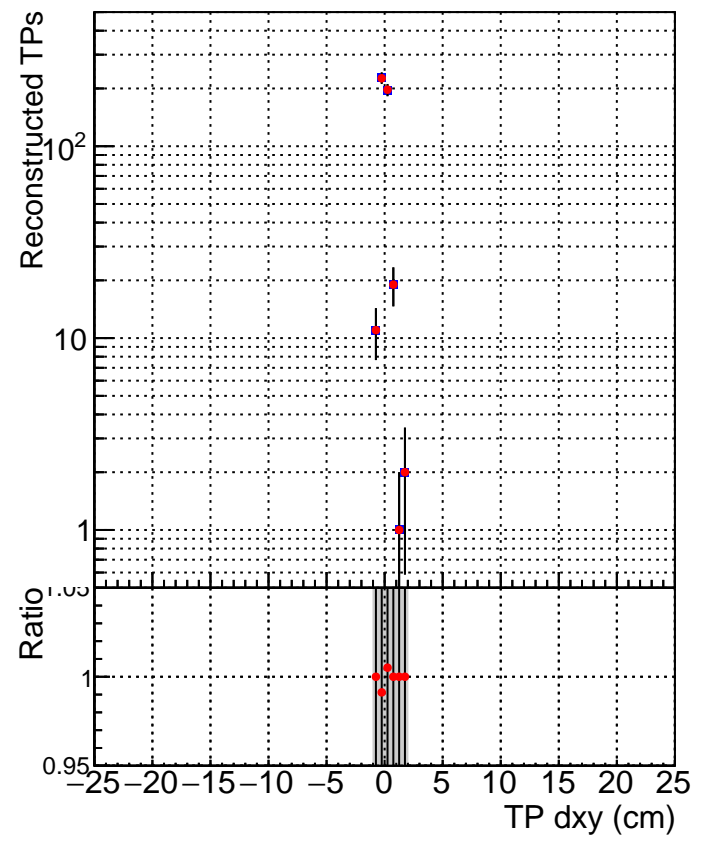

N of simulated tracks vs dxy

N of associated tracks (simToReco) vs dxy

N of simulated track

- SoftQCD_default
- SoftQCD_ckfPixelLessStep