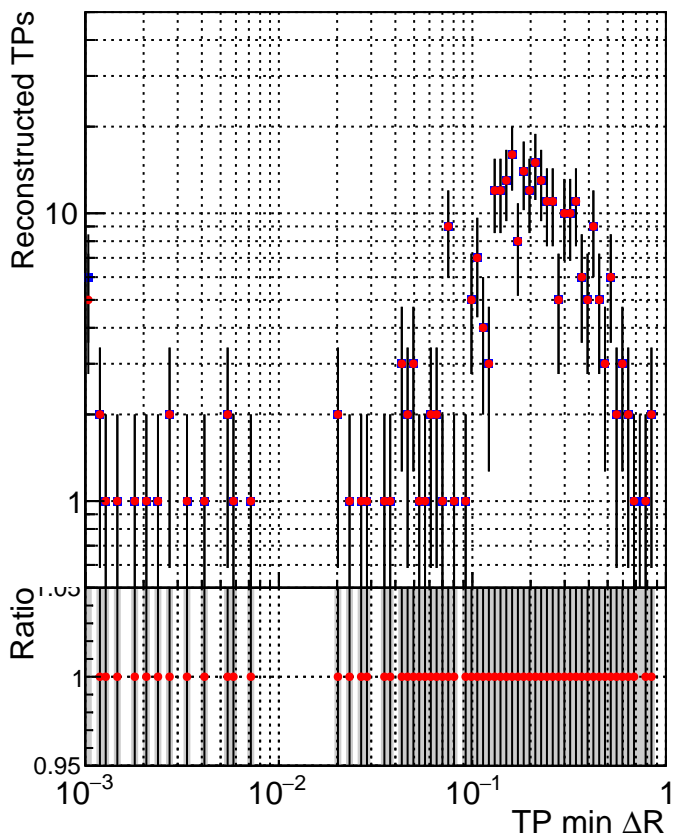

N of simulated tracks vs dR

N of associated tracks (simToReco) vs dR

N of simulated trac

- SoftQCD_default
- SoftQCD_ckfPixelLessStep