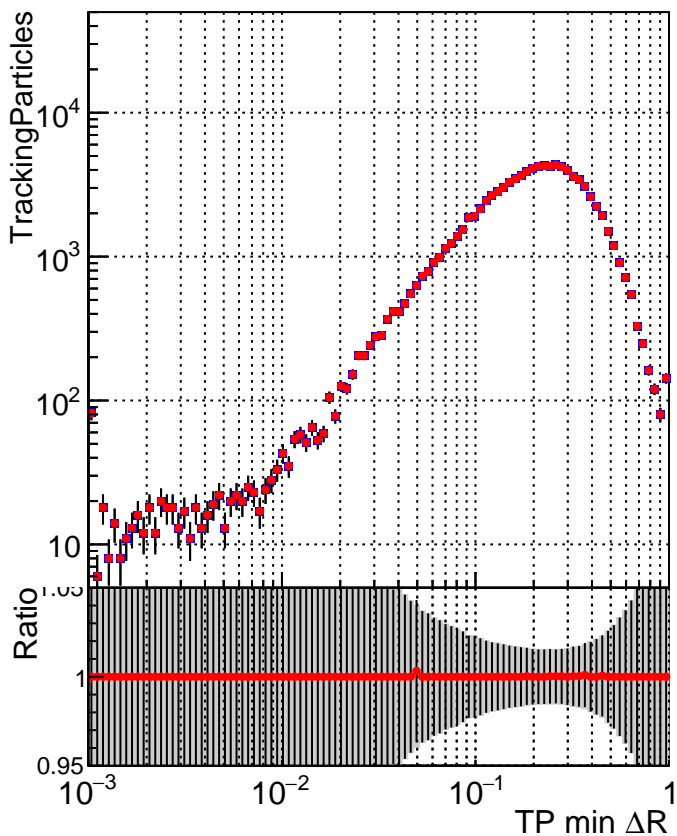

N of simulated tracks vs dR

N of associated tracks (simToReco) vs dR

N of simulated trac

- SoftQCD_default
- SoftQCD_ckfPixelLessStep