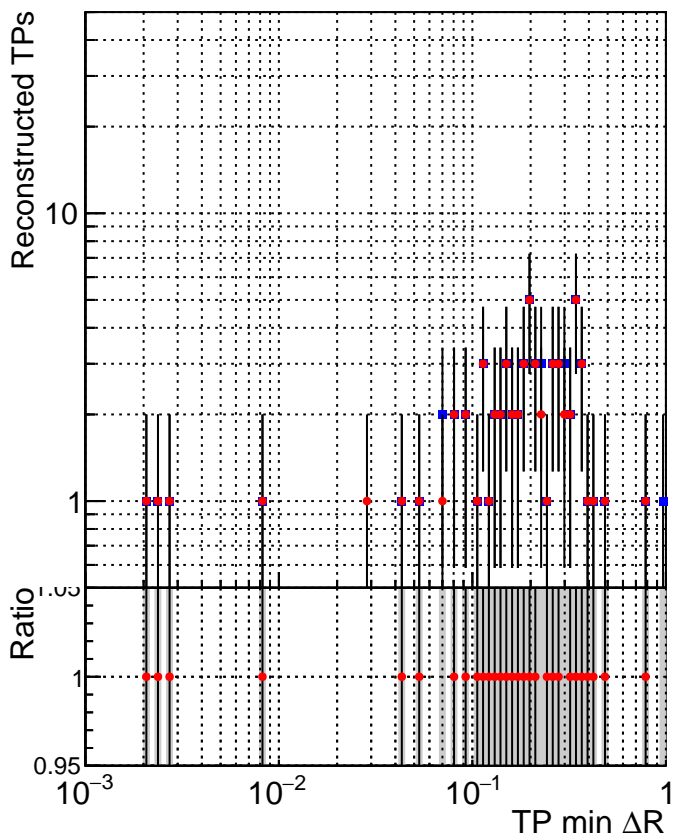

N of simulated tracks vs dR

N of associated tracks (simToReco) vs dR

N of simulated trac

- SoftQCD_default
- SoftQCD_ckfPixelLessStep