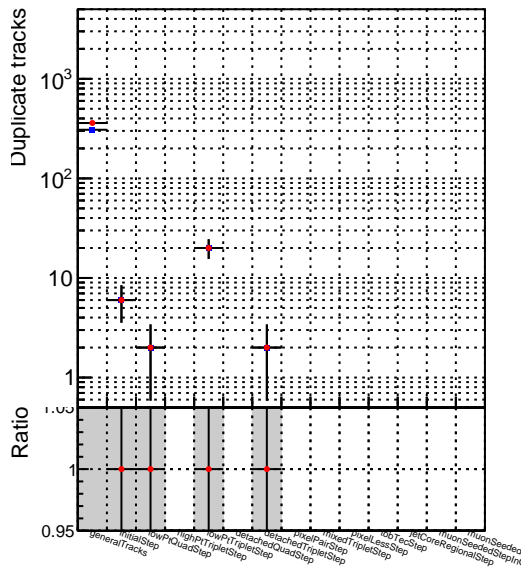

Number of tracks vs collection

Number of true tracks vs collection

■ SoftQCD_default
● SoftQCD_ckfPixelLessStep

Number

Number of pileup tracks vs collection