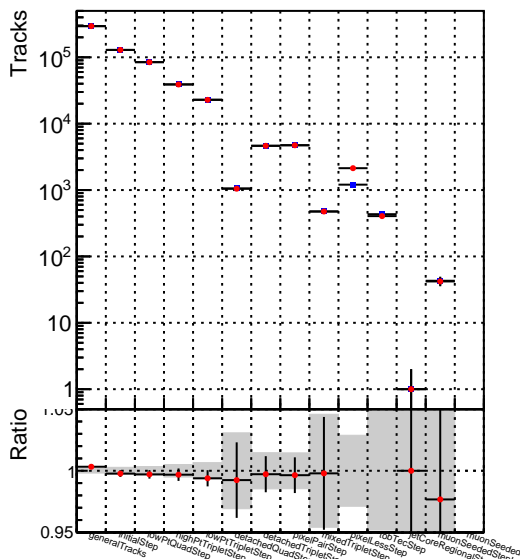

Number of tracks vs collection

Number of true tracks vs collection

■ SoftQCD_default
● SoftQCD_ckfPixelLessStep

Number

Number of pileup tracks vs collection