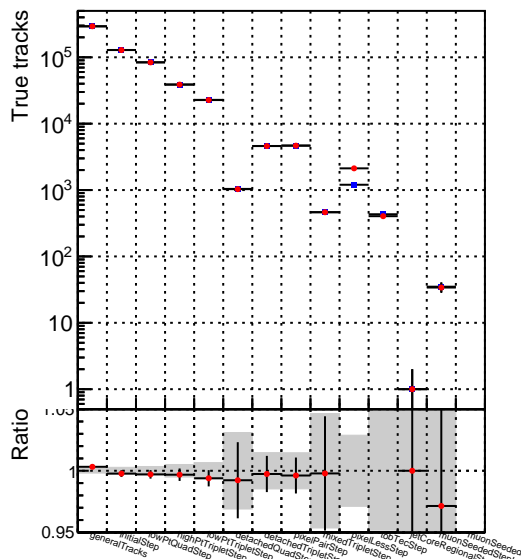

Number of tracks vs collection

Number of true tracks vs collection

■ SoftQCD_default
● SoftQCD_ckfPixelLessStep

Number

Number of pileup tracks vs collection