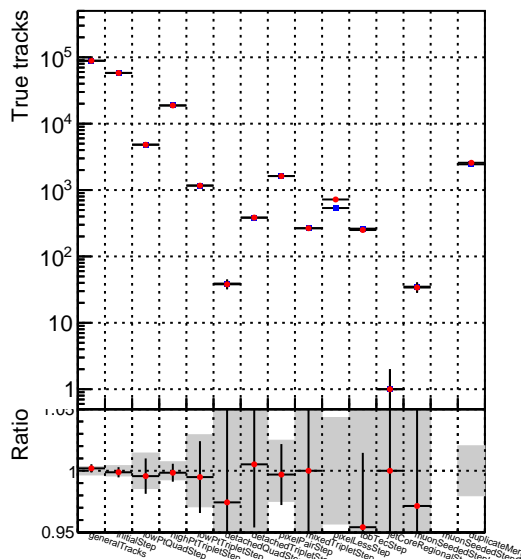

Number of tracks vs collection

Number of true tracks vs collection

— SoftQCD\_default  
 — SoftQCD\_ckfPixelLessStep

Number of pileup tracks vs collection