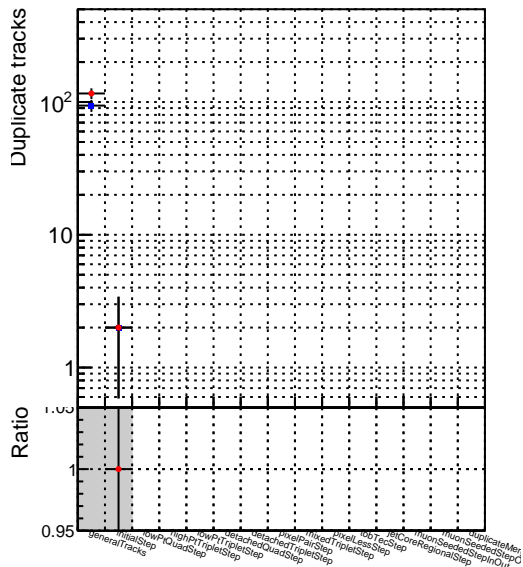

Number of tracks vs collection

Number of true tracks vs collection

— SoftQCD\_default  
 — SoftQCD\_ckfPixelLessStep

Number of pileup tracks vs collection