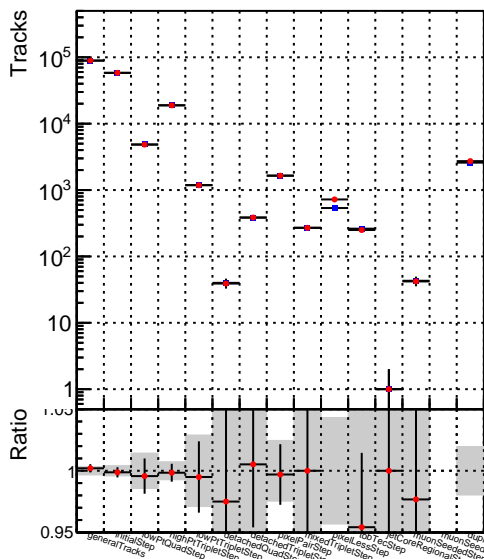

Number of tracks vs collection

Number of true tracks vs collection

— SoftQCD\_default  
 — SoftQCD\_ckfPixelLessStep

Number of pileup tracks vs collection