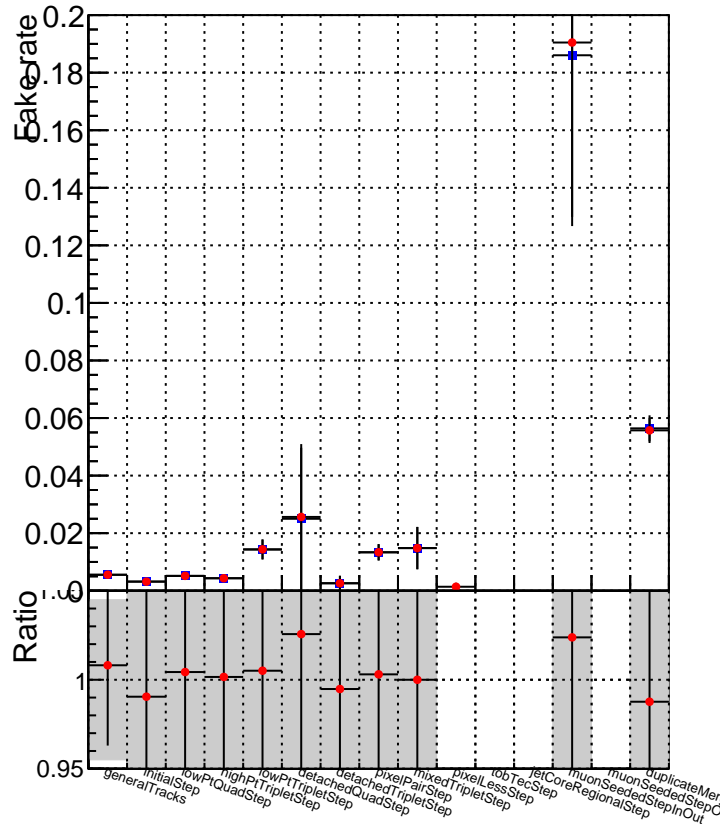

Fakerate vs collection

Duplicates rate vs collection

- SoftQCD\_default
- SoftQCD\_ckfPixelLessStep