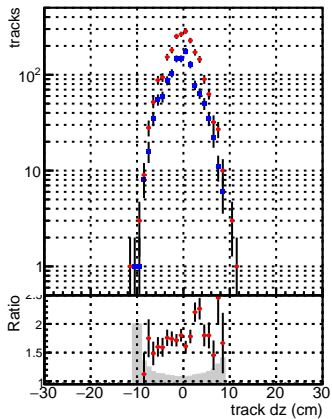

N of reco track vs dxy

N of associated (recoToSim) tracks vs dxy

fake tracks

N of associated (recoToSim) looper tracks vs dxy

N of reco track vs dz

N of associated (recoToSim) tracks vs dz

fake tracks

N of associated (recoToSim) looper tracks vs dz