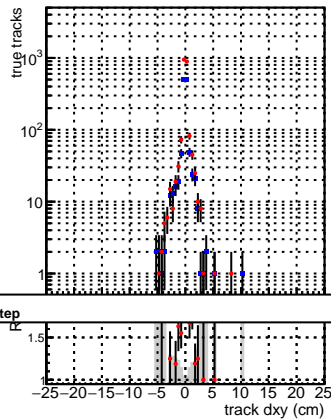

N of reco track vs dxy

N of associated (recoToSim) tracks vs dxy

fake tracks

N of associated (recoToSim) looper tracks vs dxy

N of reco track vs dz

N of associated (recoToSim) tracks vs dz

fake tracks

N of associated (recoToSim) looper tracks vs dz