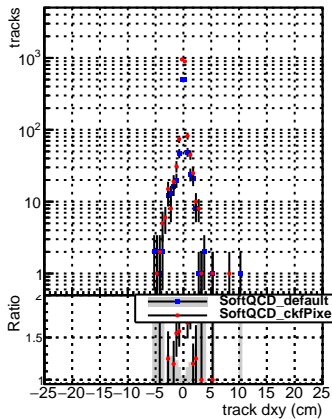

N of reco track vs dxy

N of associated (recoToSim) tracks vs dxy

fake tracks

N of associated (recoToSim) looper tracks vs dxy

N of reco track vs dz

N of associated (recoToSim) tracks vs dz

fake tracks

N of associated (recoToSim) looper tracks vs dz