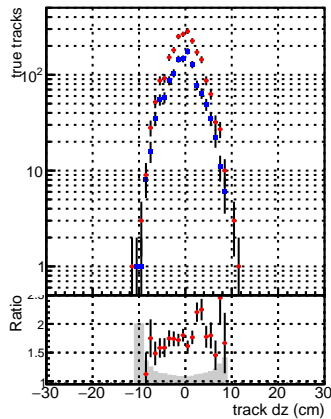

N of reco track vs dxy

N of associated (recoToSim) tracks vs dxy

fake tracks

N of associated (recoToSim) looper tracks vs dxy

N of reco track vs dz

N of associated (recoToSim) tracks vs dz

fake tracks

N of associated (recoToSim) looper tracks vs dz