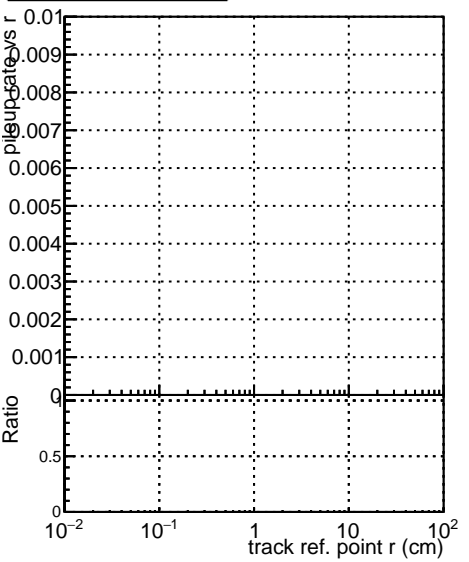

Fake rate vs vertpos**Duplicates Rate vs vertpos****Pileup rate vs vertpos**
Fake rate vs v
 —●— SoftQCD_default
 —●— SoftQCD_ckfPixelLessStep
**Fake rate vs. sim PV z****Duplicates Rate vs sim PV z****Pileup rate vs. sim PV z**