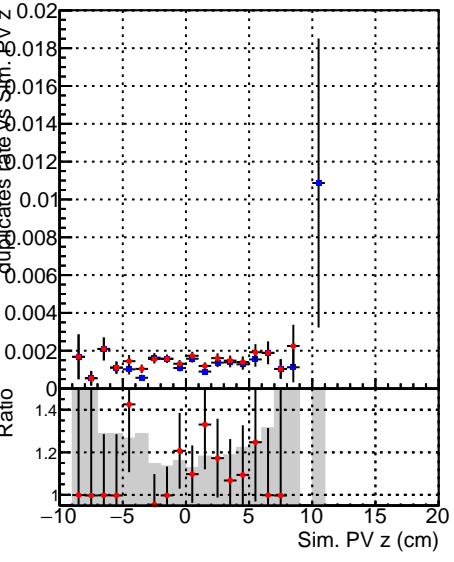

Fake rate vs vertpos**Duplicates Rate vs vertpos****Pileup rate vs vertpos**
Fake rate vs v
 —●— SoftQCD_default
 —●— SoftQCD_ckfPixelLessStep
**Fake rate vs. sim PV z****Duplicates Rate vs sim PV z****Pileup rate vs. sim PV z**