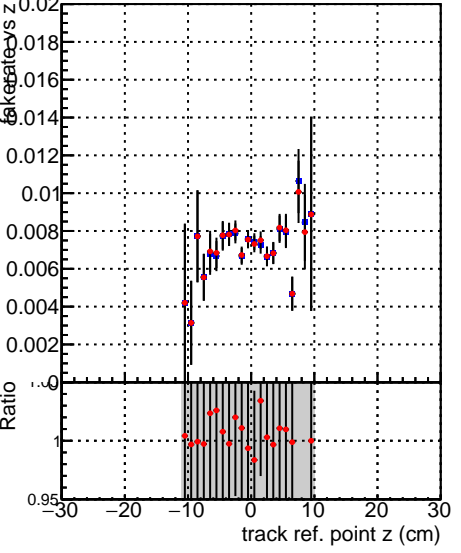

Fake rate vs vertpos**Duplicates Rate vs vertpos****Pileup rate vs vertpos**
Fake rate vs v
 —●— SoftQCD_default
 —●— SoftQCD_ckfPixelLessStep
**Fake rate vs. sim PV z****Duplicates Rate vs sim PV z****Pileup rate vs. sim PV z**