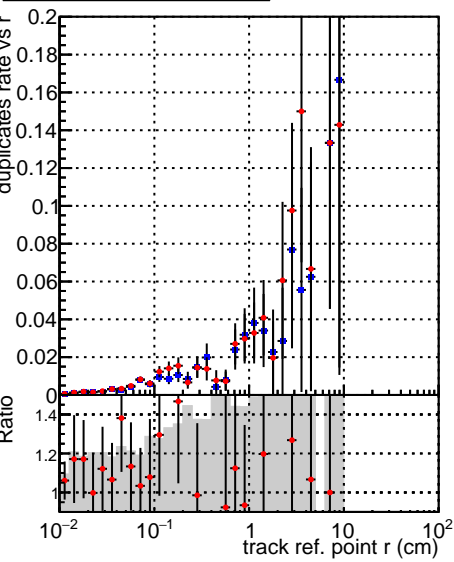

Fake rate vs vertpos**Duplicates Rate vs vertpos****Pileup rate vs vertpos**
Fake rate vs v
 —●— SoftQCD_default
 —●— SoftQCD_ckfPixelLessStep
**Fake rate vs. sim PV z****Duplicates Rate vs sim PV z****Pileup rate vs. sim PV z**