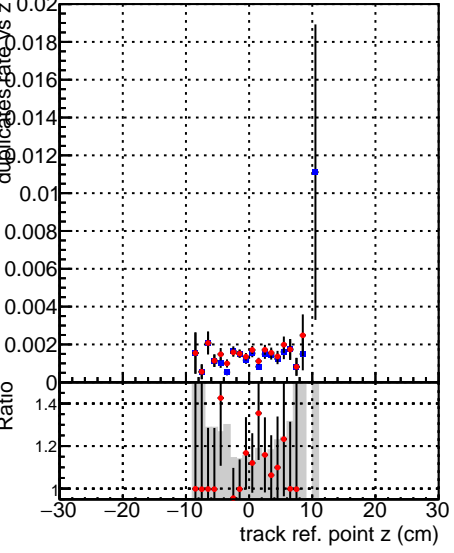

Fake rate vs vertpos**Duplicates Rate vs vertpos****Pileup rate vs vertpos**
Fake rate vs v
 —●— SoftQCD_default
 —●— SoftQCD_ckfPixelLessStep
**Fake rate vs. sim PV z****Duplicates Rate vs sim PV z****Pileup rate vs. sim PV z**