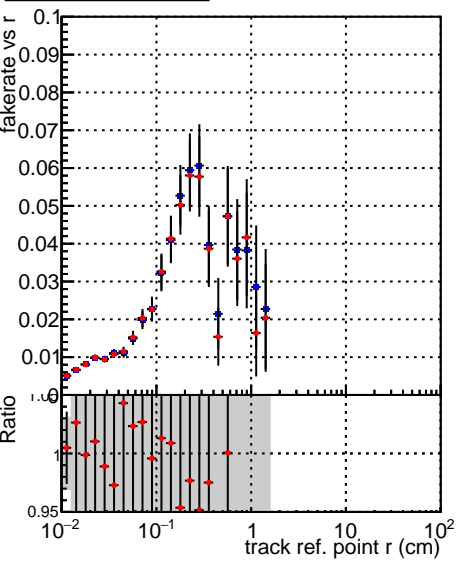

Fake rate vs vertpos**Duplicates Rate vs vertpos****Pileup rate vs vertpos**
Fake rate vs v
 —●— SoftQCD_default
 —●— SoftQCD_ckfPixelLessStep
**Fake rate vs. sim PV z****Duplicates Rate vs sim PV z****Pileup rate vs. sim PV z**