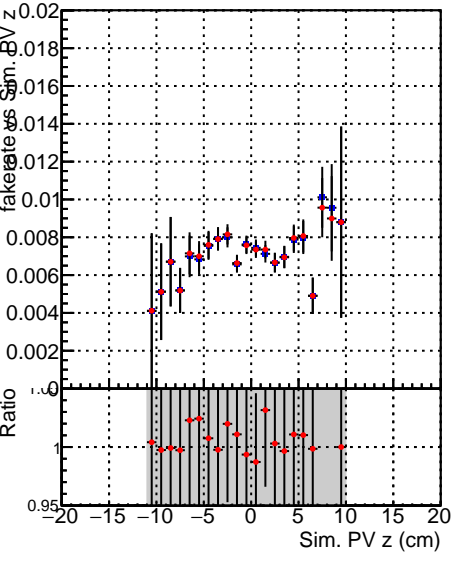

Fake rate vs vertpos**Duplicates Rate vs vertpos****Pileup rate vs vertpos**
Fake rate vs v
 —●— SoftQCD_default
 —●— SoftQCD_ckfPixelLessStep
**Fake rate vs. sim PV z****Duplicates Rate vs sim PV z****Pileup rate vs. sim PV z**