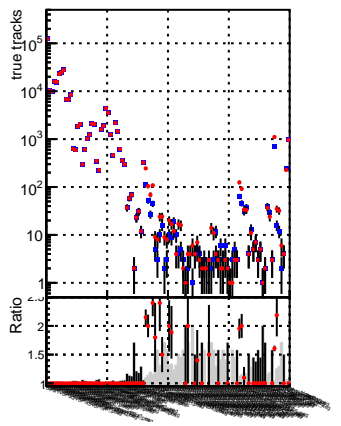

N of reco track vs. χ^2

N of reco track vs. χ^2