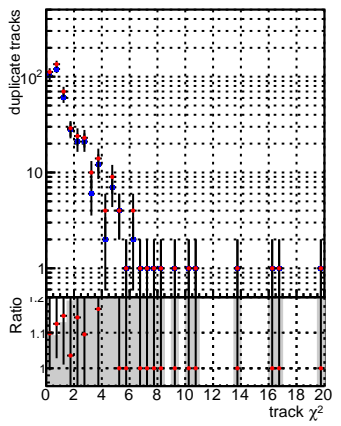

N of associated (recoToSim) looper tracks vs normalized χ^2