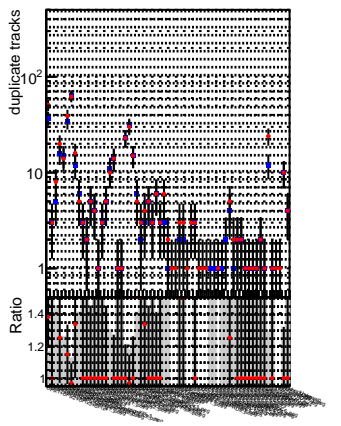

N of associated (recoToSim) looper tracks vs normalized χ^2

■ SoftQCD_default
● SoftQCD_ckfPixelLessStep

verSet