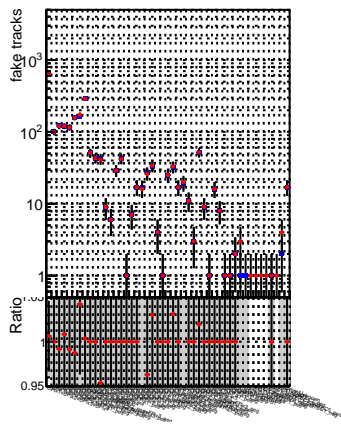

N of associated (recoToSim) looper tracks vs normalized χ^2