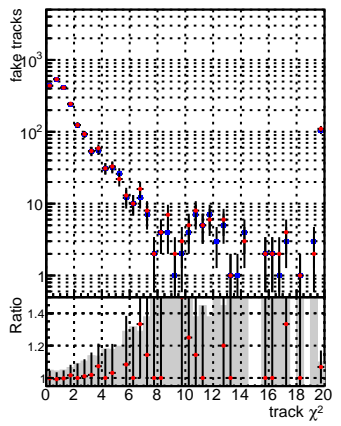

N of associated (recoToSim) looper tracks vs normalized χ^2