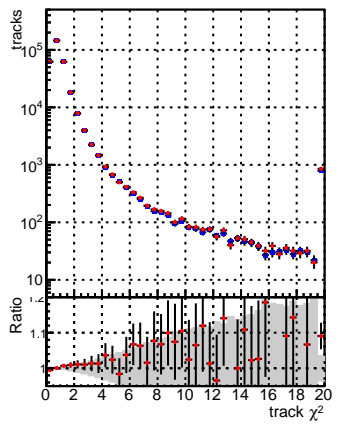

N of reco track vs normalized χ^2