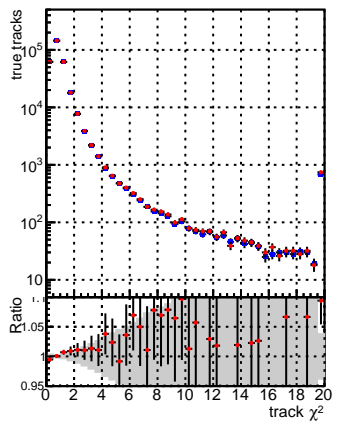

N of associated (recoToSim) tracks vs normalized χ^2