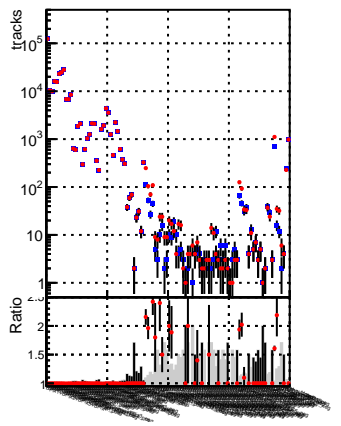

N of reco track vs. χ^2