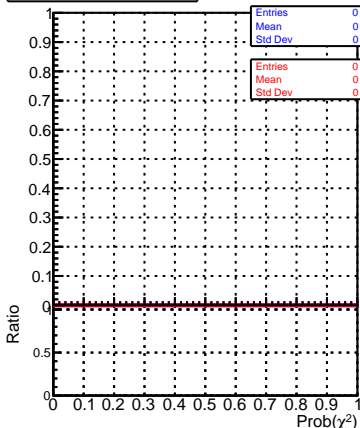

normalized χ^2 normalized χ^2 probability

Legend:

- SoftQCD_default (blue line)
- SoftQCD_ckfPixelLessStep (red line)