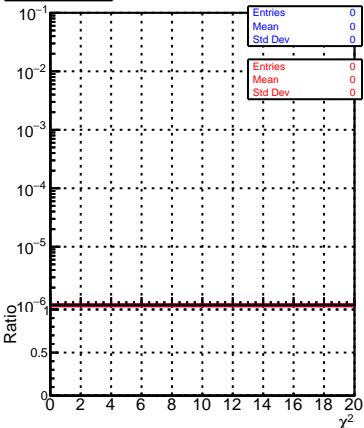

normalized χ^2 normalized χ^2 probability

Legend:

- SoftQCD_default (blue line)
- SoftQCD_ckfPixelLessStep (red line)