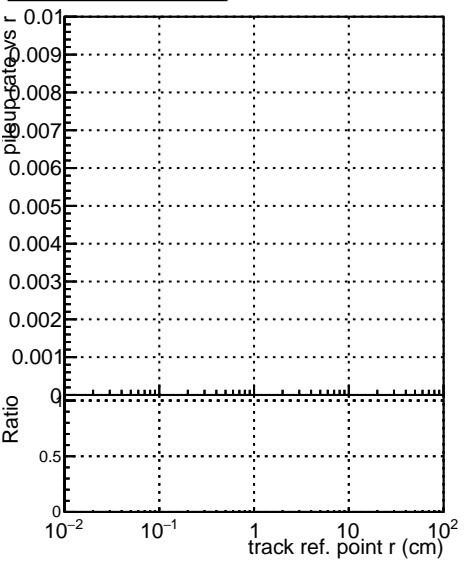

Fake rate vs vertpos**Duplicates Rate vs vertpos****Pileup rate vs vertpos**
Fake rate vs v
 —█— SoftQCD_default
 —●— SoftQCD_ckfPixelLessStep
**Fake rate vs. sim PV z****Duplicates Rate vs sim PV z****Pileup rate vs. sim PV z**