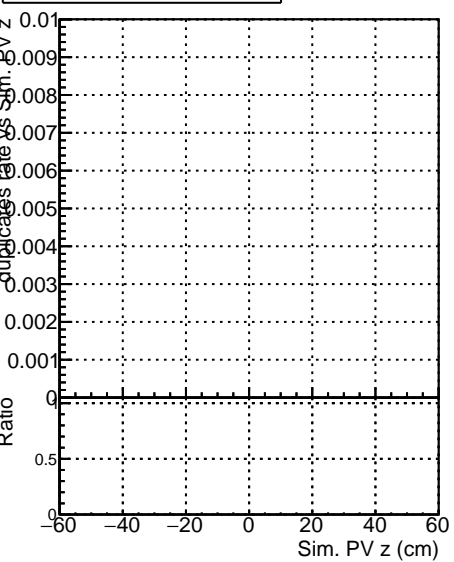

Fake rate vs vertpos**Duplicates Rate vs vertpos****Pileup rate vs vertpos**
Fake rate vs v
 —█— SoftQCD_default
 —●— SoftQCD_ckfPixelLessStep
**Fake rate vs. sim PV z****Duplicates Rate vs sim PV z****Pileup rate vs. sim PV z**