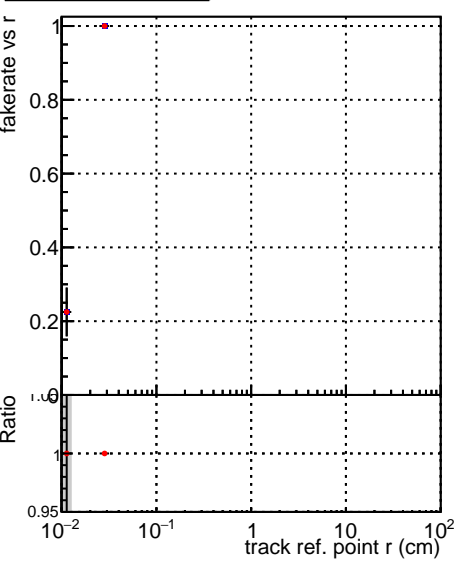

Fake rate vs vertpos**Duplicates Rate vs vertpos****Pileup rate vs vertpos**
Fake rate vs v
 —█— SoftQCD_default
 —●— SoftQCD_ckfPixelLessStep
**Fake rate vs. sim PV z****Duplicates Rate vs sim PV z****Pileup rate vs. sim PV z**