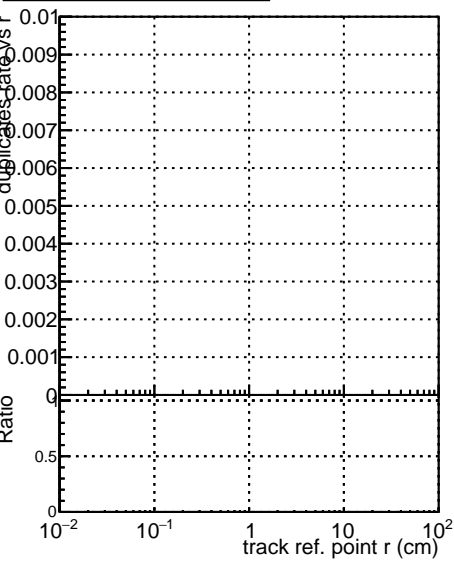

Fake rate vs vertpos**Duplicates Rate vs vertpos****Pileup rate vs vertpos**
Fake rate vs v
 —█— SoftQCD_default
 —●— SoftQCD_ckfPixelLessStep
**Fake rate vs. sim PV z****Duplicates Rate vs sim PV z****Pileup rate vs. sim PV z**