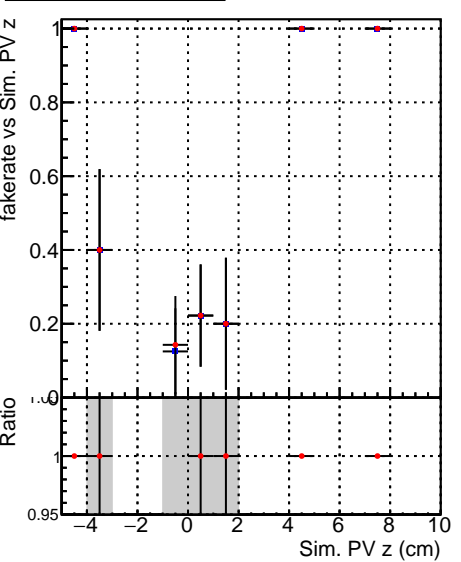

Fake rate vs vertpos**Duplicates Rate vs vertpos****Pileup rate vs vertpos**
Fake rate vs v
 —█— SoftQCD_default
 —●— SoftQCD_ckfPixelLessStep
**Fake rate vs. sim PV z****Duplicates Rate vs sim PV z****Pileup rate vs. sim PV z**