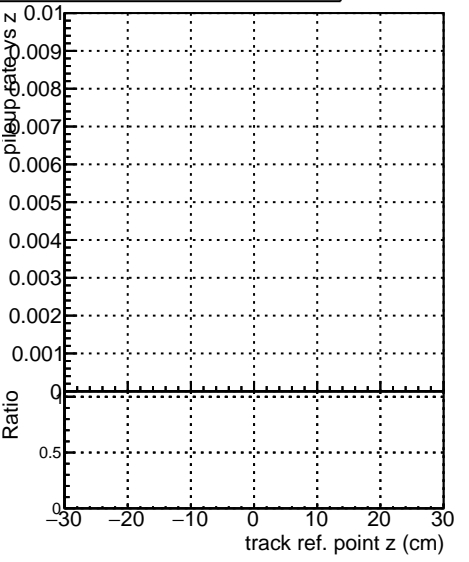

Fake rate vs vertpos**Duplicates Rate vs vertpos****Pileup rate vs vertpos**
Fake rate vs v
 —█— SoftQCD_default
 —●— SoftQCD_ckfPixelLessStep
**Fake rate vs. sim PV z****Duplicates Rate vs sim PV z****Pileup rate vs. sim PV z**