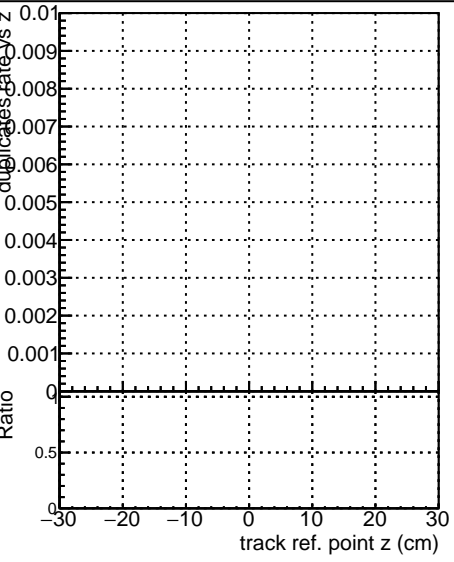

Fake rate vs vertpos**Duplicates Rate vs vertpos****Pileup rate vs vertpos**
Fake rate vs v
 —█— SoftQCD_default
 —●— SoftQCD_ckfPixelLessStep
**Fake rate vs. sim PV z****Duplicates Rate vs sim PV z****Pileup rate vs. sim PV z**