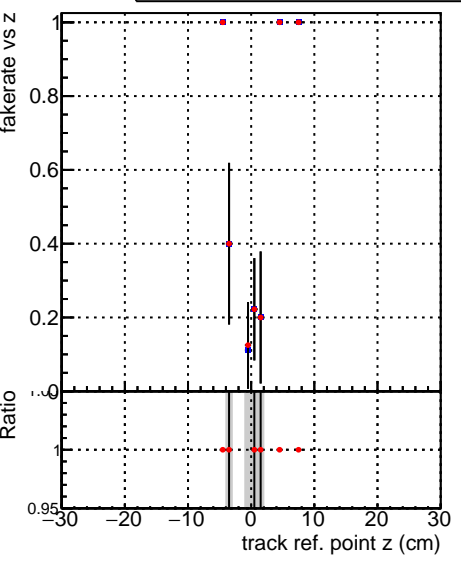

Fake rate vs vertpos**Duplicates Rate vs vertpos****Pileup rate vs vertpos**
Fake rate vs v
 —█— SoftQCD_default
 —●— SoftQCD_ckfPixelLessStep
**Fake rate vs. sim PV z****Duplicates Rate vs sim PV z****Pileup rate vs. sim PV z**