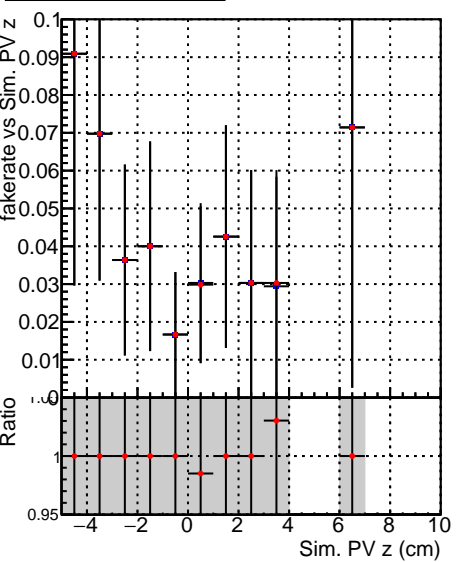

Fake rate vs vertpos**Duplicates Rate vs vertpos****Pileup rate vs vertpos**
Fake rate vs v
 —●— SoftQCD_default
 —●— SoftQCD_ckfPixelLessStep
**Fake rate vs. sim PV z****Duplicates Rate vs sim PV z****Pileup rate vs. sim PV z**