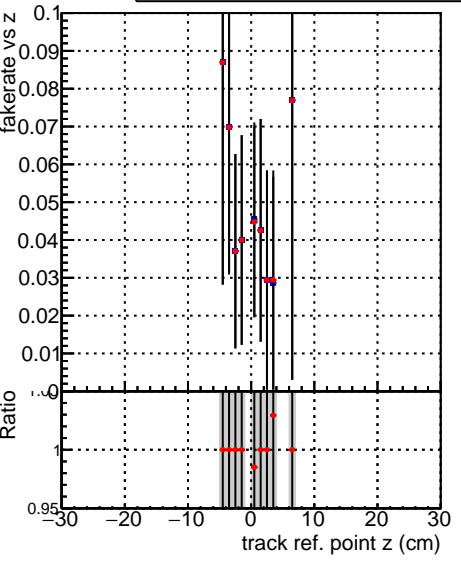

Fake rate vs vertpos**Duplicates Rate vs vertpos****Pileup rate vs vertpos**
Fake rate vs v
 —●— SoftQCD_default
 —●— SoftQCD_ckfPixelLessStep
**Fake rate vs. sim PV z****Duplicates Rate vs sim PV z****Pileup rate vs. sim PV z**