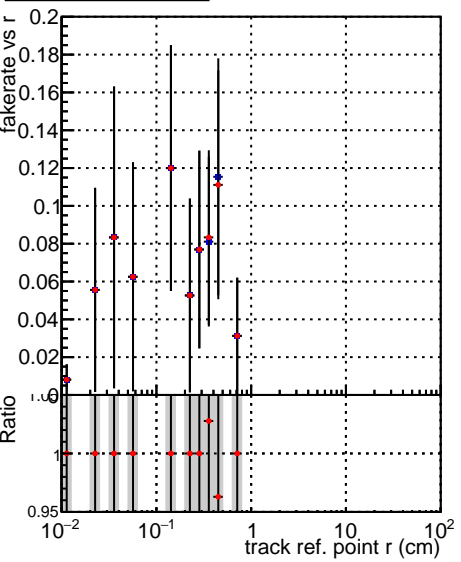

Fake rate vs vertpos**Duplicates Rate vs vertpos****Pileup rate vs vertpos**
Fake rate vs v
 —●— SoftQCD_default
 —●— SoftQCD_ckfPixelLessStep
**Fake rate vs. sim PV z****Duplicates Rate vs sim PV z****Pileup rate vs. sim PV z**