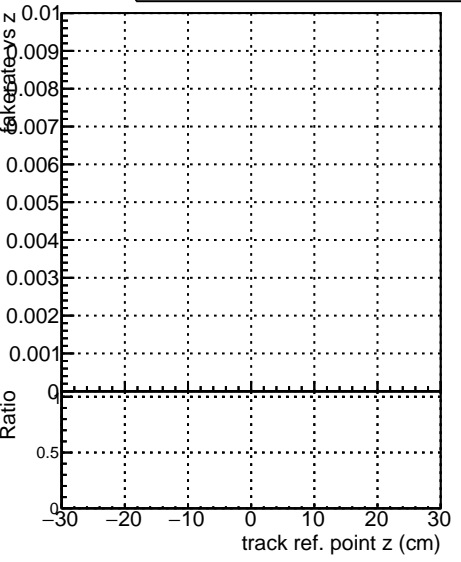

Fake rate vs vertpos**Duplicates Rate vs vertpos****Pileup rate vs vertpos**
Fake rate vs v SoftQCD_default
SoftQCD_ckfPixelLessStep
**Fake rate vs. sim PV z****Duplicates Rate vs sim PV z****Pileup rate vs. sim PV z**