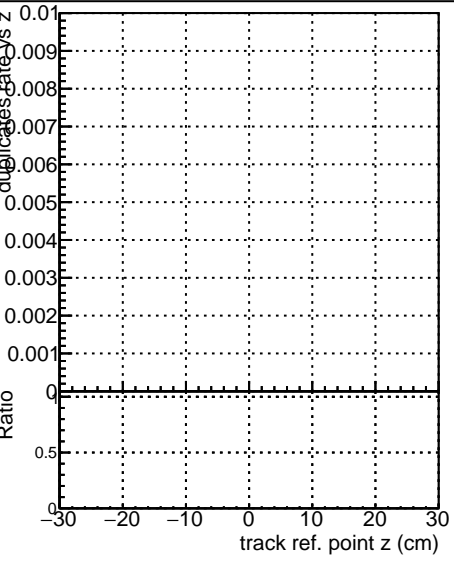

Fake rate vs vertpos**Duplicates Rate vs vertpos****Pileup rate vs vertpos**
Fake rate vs v SoftQCD_default
SoftQCD_ckfPixelLessStep
**Fake rate vs. sim PV z****Duplicates Rate vs sim PV z****Pileup rate vs. sim PV z**