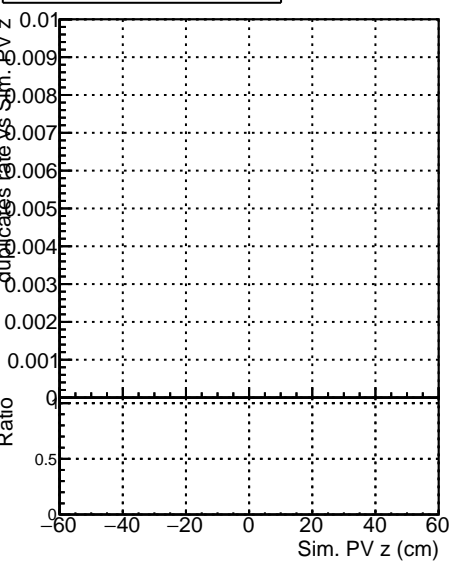

Fake rate vs vertpos**Duplicates Rate vs vertpos****Pileup rate vs vertpos**
Fake rate vs v SoftQCD_default
SoftQCD_ckfPixelLessStep
**Fake rate vs. sim PV z****Duplicates Rate vs sim PV z****Pileup rate vs. sim PV z**