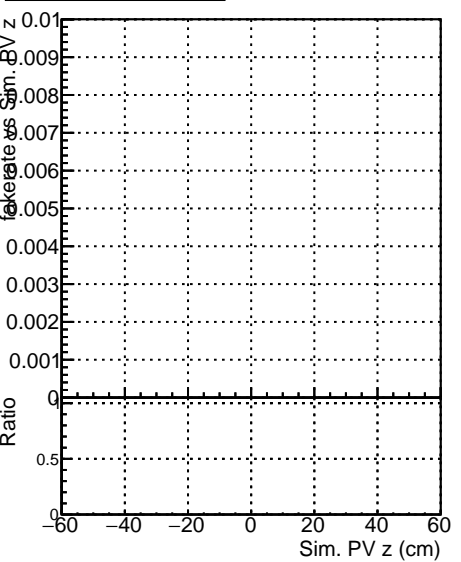

Fake rate vs vertpos**Duplicates Rate vs vertpos****Pileup rate vs vertpos**
Fake rate vs v SoftQCD_default
SoftQCD_ckfPixelLessStep
**Fake rate vs. sim PV z****Duplicates Rate vs sim PV z****Pileup rate vs. sim PV z**