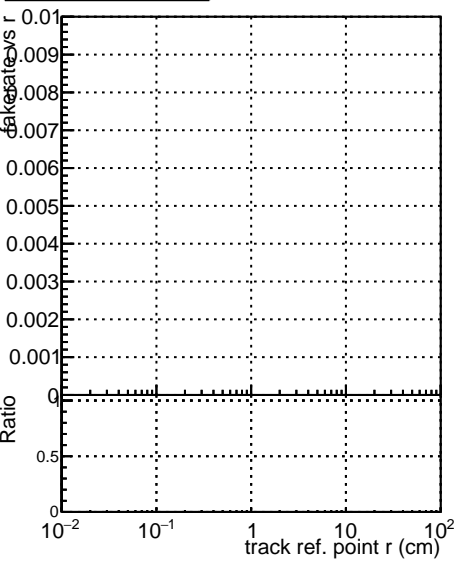

Fake rate vs vertpos**Duplicates Rate vs vertpos****Pileup rate vs vertpos**
Fake rate vs v SoftQCD_default
SoftQCD_ckfPixelLessStep
**Fake rate vs. sim PV z****Duplicates Rate vs sim PV z****Pileup rate vs. sim PV z**