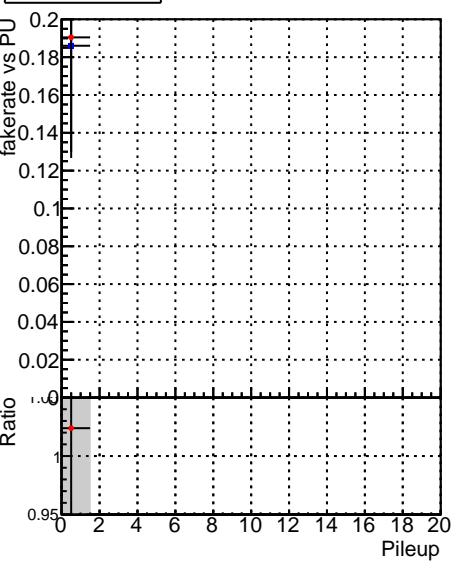

**Fake rate vs dr****Duplicates Rate vs dr****Pileup rate vs dr**
**Fake rate vs  $\Delta R(\text{track, jet})$**   
■ SoftQCD\_default  
● SoftQCD\_ckfPixelLessStep
**Fake rate vs pu****Duplicates Rate vs pu****Pileup rate vs pu**