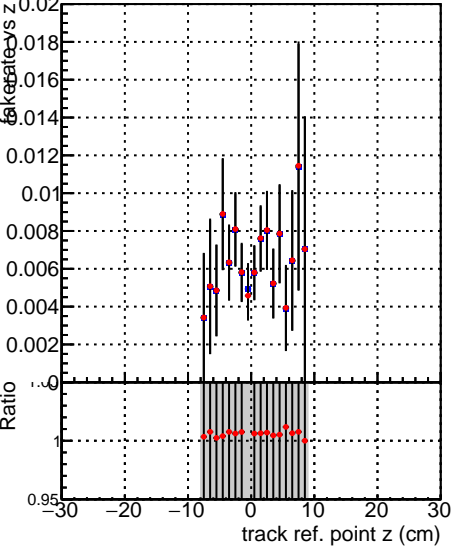

**Fake rate vs vertpos****Duplicates Rate vs vertpos****Pileup rate vs vertpos**
**Fake rate vs v**  
 —●— SoftQCD\_default  
 —◆— SoftQCD\_ckfPixelLessStep
**Fake rate vs. sim PV z****Duplicates Rate vs sim PV z****Pileup rate vs. sim PV z**