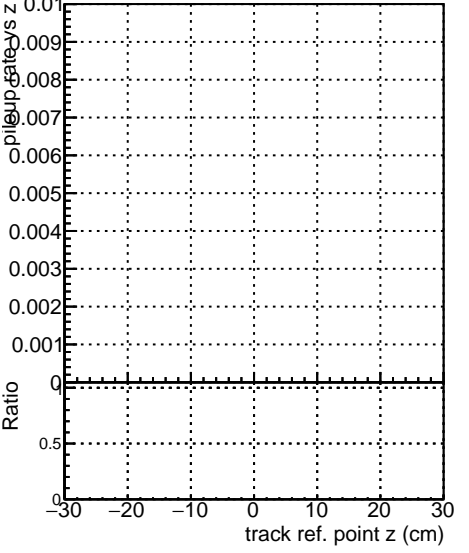

**Fake rate vs vertpos****Duplicates Rate vs vertpos****Pileup rate vs vertpos**
**Fake rate vs v**  
 —●— SoftQCD\_default  
 —◆— SoftQCD\_ckfPixelLessStep
**Fake rate vs. sim PV z****Duplicates Rate vs sim PV z****Pileup rate vs. sim PV z**