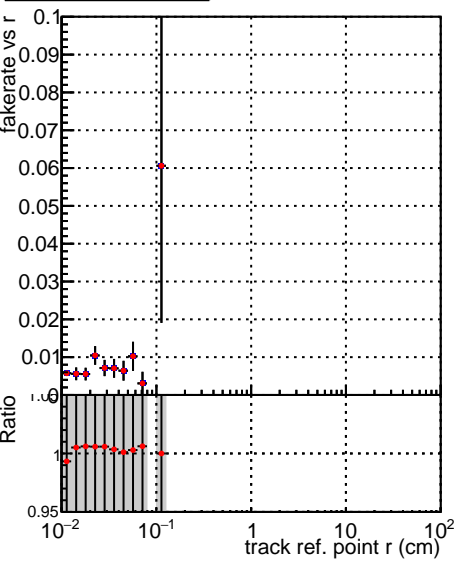

**Fake rate vs vertpos****Duplicates Rate vs vertpos****Pileup rate vs vertpos**
**Fake rate vs v**  
 —●— SoftQCD\_default  
 —◆— SoftQCD\_ckfPixelLessStep
**Fake rate vs. sim PV z****Duplicates Rate vs sim PV z****Pileup rate vs. sim PV z**