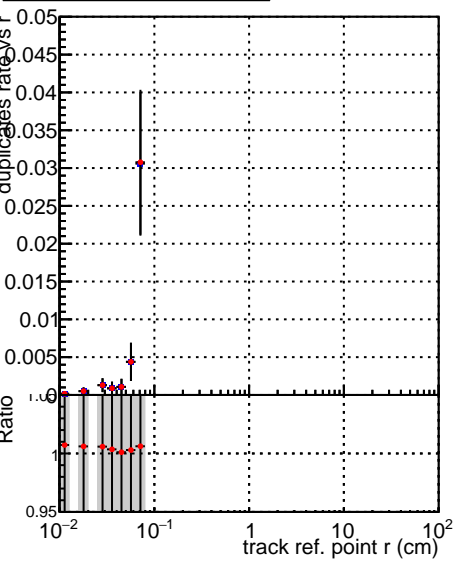

**Fake rate vs vertpos****Duplicates Rate vs vertpos****Pileup rate vs vertpos**
**Fake rate vs v**  
 —●— SoftQCD\_default  
 —◆— SoftQCD\_ckfPixelLessStep
**Fake rate vs. sim PV z****Duplicates Rate vs sim PV z****Pileup rate vs. sim PV z**