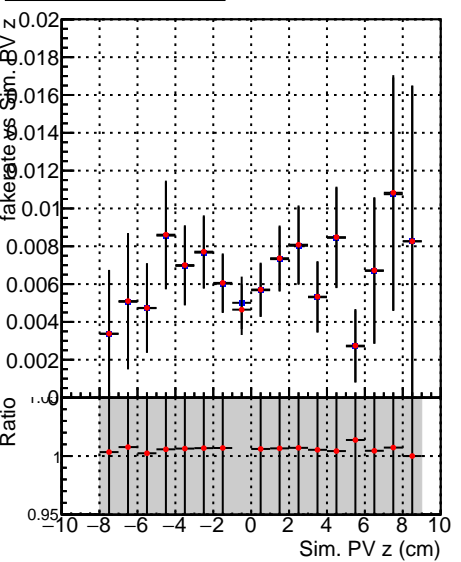

**Fake rate vs vertpos****Duplicates Rate vs vertpos****Pileup rate vs vertpos**
**Fake rate vs v**  
 —●— SoftQCD\_default  
 —◆— SoftQCD\_ckfPixelLessStep
**Fake rate vs. sim PV z****Duplicates Rate vs sim PV z****Pileup rate vs. sim PV z**