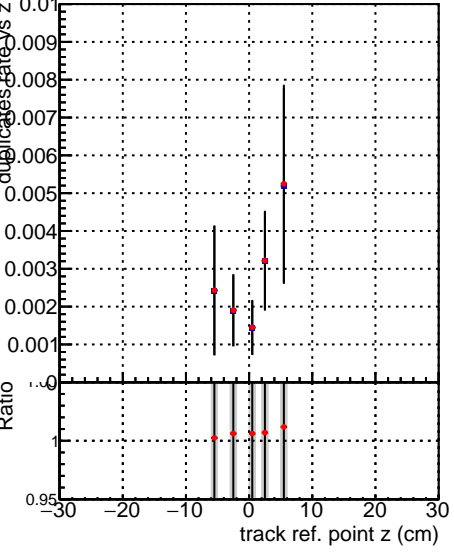

**Fake rate vs vertpos****Duplicates Rate vs vertpos****Pileup rate vs vertpos**
**Fake rate vs v**  
 —●— SoftQCD\_default  
 —◆— SoftQCD\_ckfPixelLessStep
**Fake rate vs. sim PV z****Duplicates Rate vs sim PV z****Pileup rate vs. sim PV z**