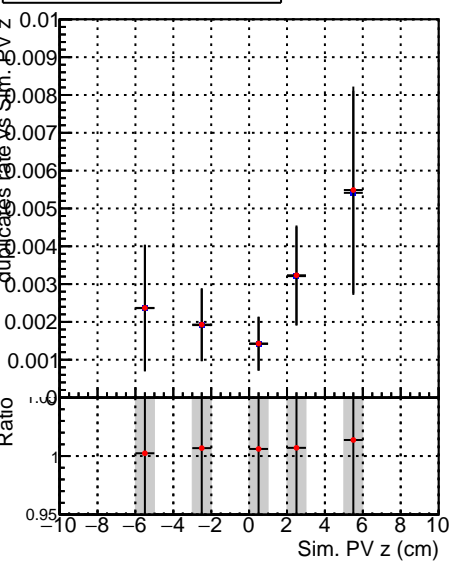

**Fake rate vs vertpos****Duplicates Rate vs vertpos****Pileup rate vs vertpos**
**Fake rate vs v**  
 —●— SoftQCD\_default  
 —◆— SoftQCD\_ckfPixelLessStep
**Fake rate vs. sim PV z****Duplicates Rate vs sim PV z****Pileup rate vs. sim PV z**