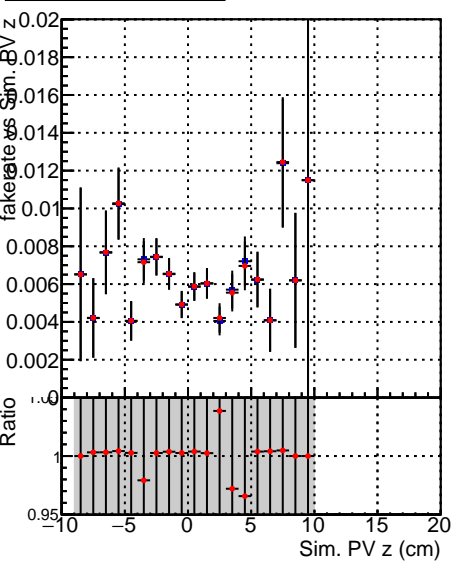

Fake rate vs vertpos**Duplicates Rate vs vertpos****Pileup rate vs vertpos**
Fake rate vs v
—●— **SoftQCD_default**
—●— **SoftQCD_ckfPixelLessStep**
**Fake rate vs. sim PV z****Duplicates Rate vs sim PV z****Pileup rate vs. sim PV z**