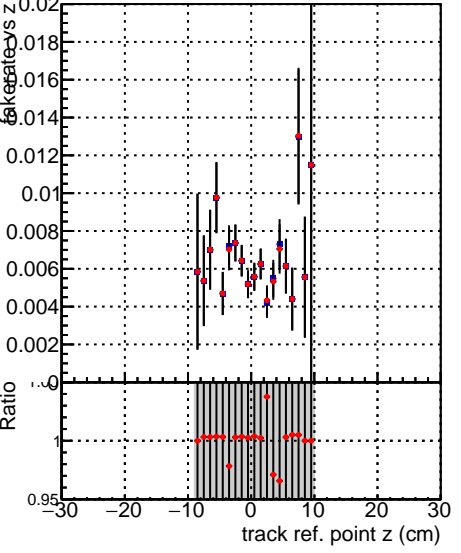

Fake rate vs vertpos**Duplicates Rate vs vertpos****Pileup rate vs vertpos**
Fake rate vs v
—●— **SoftQCD_default**
—●— **SoftQCD_ckfPixelLessStep**
**Fake rate vs. sim PV z****Duplicates Rate vs sim PV z****Pileup rate vs. sim PV z**