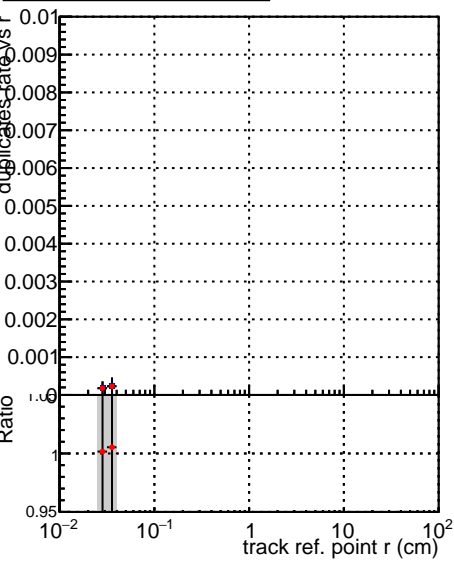

Fake rate vs vertpos**Duplicates Rate vs vertpos****Pileup rate vs vertpos**
Fake rate vs v
—●— **SoftQCD_default**
—●— **SoftQCD_ckfPixelLessStep**
**Fake rate vs. sim PV z****Duplicates Rate vs sim PV z****Pileup rate vs. sim PV z**