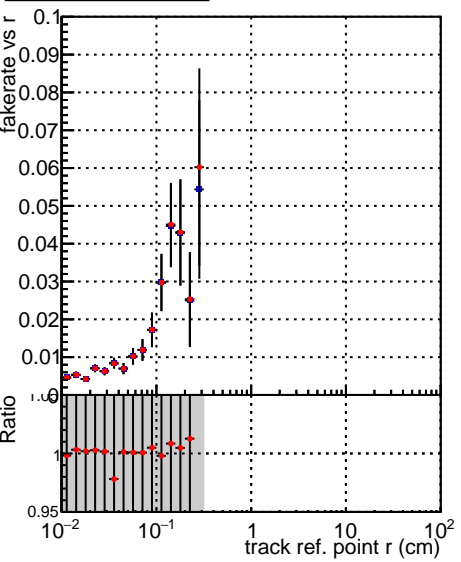

Fake rate vs vertpos**Duplicates Rate vs vertpos****Pileup rate vs vertpos**
Fake rate vs v
—●— **SoftQCD_default**
—●— **SoftQCD_ckfPixelLessStep**
**Fake rate vs. sim PV z****Duplicates Rate vs sim PV z****Pileup rate vs. sim PV z**