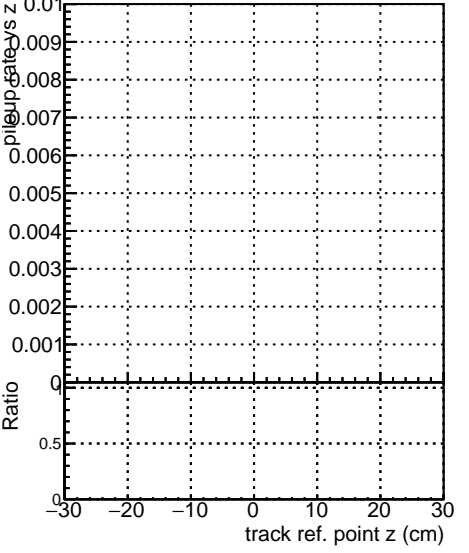

Fake rate vs vertpos**Duplicates Rate vs vertpos****Pileup rate vs vertpos**
Fake rate vs v
—●— **SoftQCD_default**
—●— **SoftQCD_ckfPixelLessStep**
**Fake rate vs. sim PV z****Duplicates Rate vs sim PV z****Pileup rate vs. sim PV z**