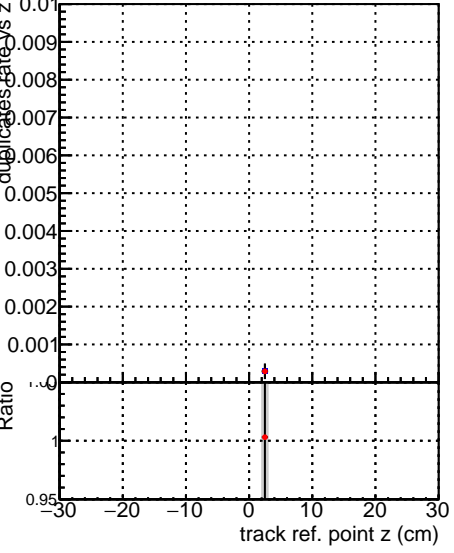

Fake rate vs vertpos**Duplicates Rate vs vertpos****Pileup rate vs vertpos**
Fake rate vs v
—●— **SoftQCD_default**
—●— **SoftQCD_ckfPixelLessStep**
**Fake rate vs. sim PV z****Duplicates Rate vs sim PV z****Pileup rate vs. sim PV z**