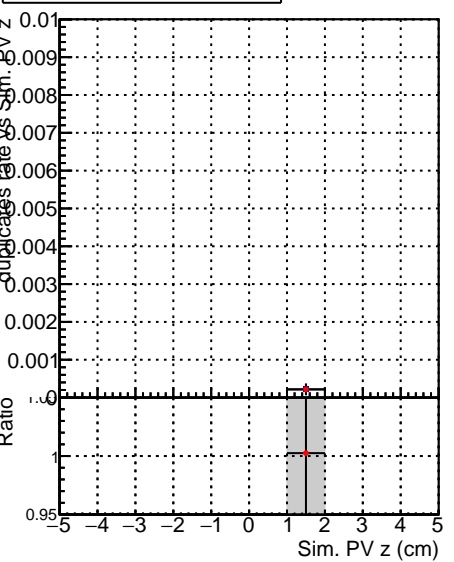

Fake rate vs vertpos**Duplicates Rate vs vertpos****Pileup rate vs vertpos**
Fake rate vs v
—●— **SoftQCD_default**
—●— **SoftQCD_ckfPixelLessStep**
**Fake rate vs. sim PV z****Duplicates Rate vs sim PV z****Pileup rate vs. sim PV z**