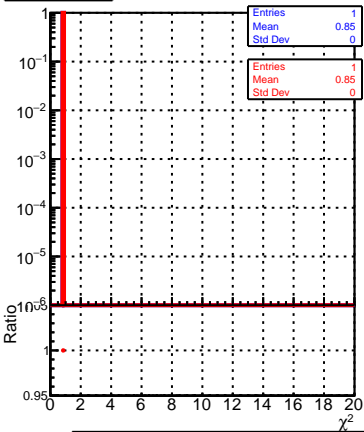

normalized χ^2 normalized χ^2 probability

— SoftQCD_default
█ SoftQCD_ckfPixelLessStep