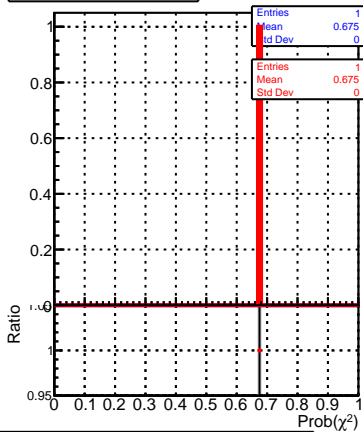

normalized χ^2 normalized χ^2 probability

— SoftQCD_default
█ SoftQCD_ckfPixelLessStep