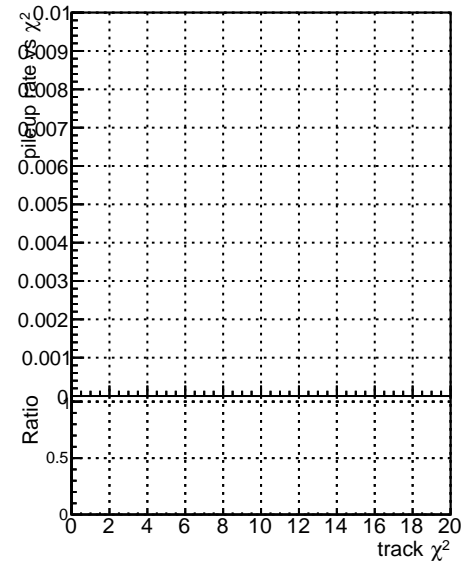

**Fake rate vs normalized  $\chi^2$** **Duplicates Rate vs normalized  $\chi^2$** **Pileup rate vs normalized  $\chi^2$** 

— SoftQCD\_default  
— SoftQCD\_ckfPixelLessStep