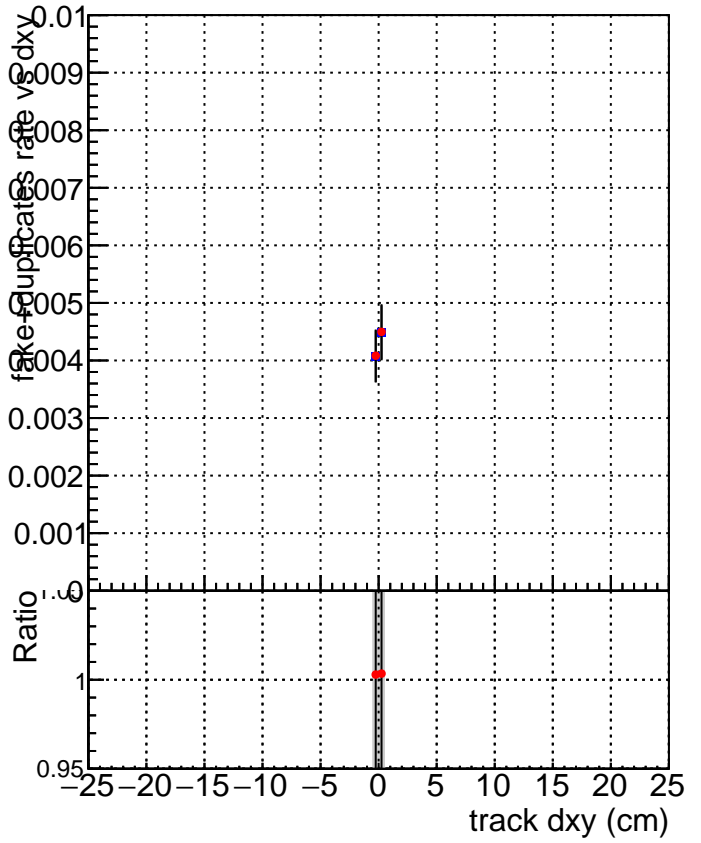

fake+duplicates vs dxy

Legend for the bottom plot:

- SoftQCD\_default (grey square)
- SoftQCD\_ckfPixelLessStep (red circle)