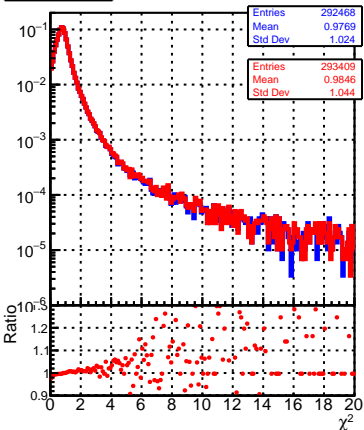

normalized χ^2 normalized χ^2 probability

— SoftQCD_default
— SoftQCD_ckfPixelLessStep