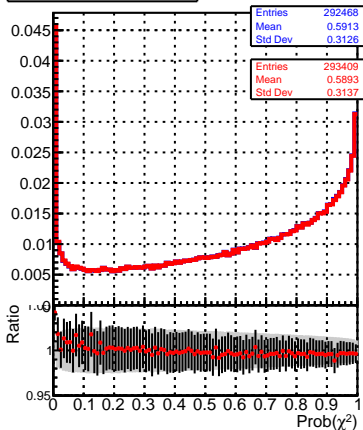

normalized χ^2 normalized χ^2 probability

— SoftQCD_default
— SoftQCD_ckfPixelLessStep