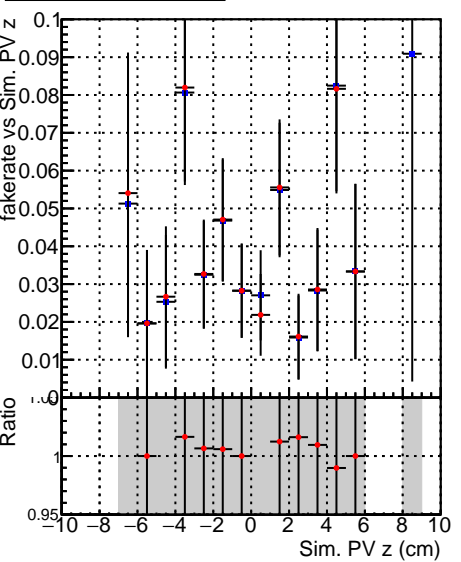

Fake rate vs vertpos**Duplicates Rate vs vertpos****Pileup rate vs vertpos**

—●— **SoftQCD_default**
—●— **SoftQCD_ckfPixelLessStep**

Fake rate vs v**Duplicates Rate vs v****Pileup rate vs v****Fake rate vs. sim PV z****Duplicates Rate vs sim PV z****Pileup rate vs. sim PV z**