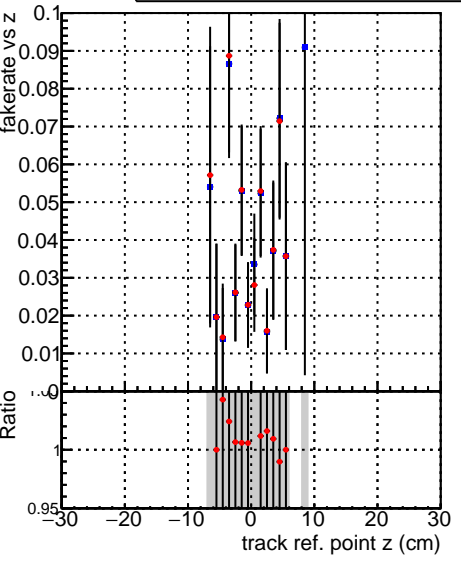

Fake rate vs vertpos**Duplicates Rate vs vertpos****Pileup rate vs vertpos**

—●— **SoftQCD_default**
—●— **SoftQCD_ckfPixelLessStep**

Fake rate vs v**Duplicates Rate vs v****Pileup rate vs v****Fake rate vs. sim PV z****Duplicates Rate vs sim PV z****Pileup rate vs. sim PV z**