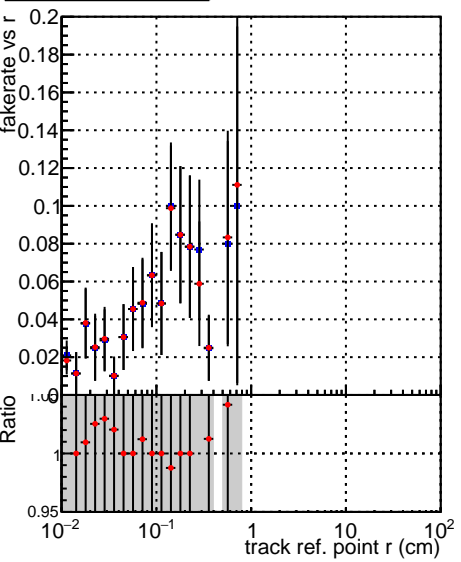

Fake rate vs vertpos**Duplicates Rate vs vertpos****Pileup rate vs vertpos**

—●— **SoftQCD_default**
—●— **SoftQCD_ckfPixelLessStep**

Fake rate vs v**Duplicates Rate vs v****Pileup rate vs v****Fake rate vs. sim PV z****Duplicates Rate vs sim PV z****Pileup rate vs. sim PV z**