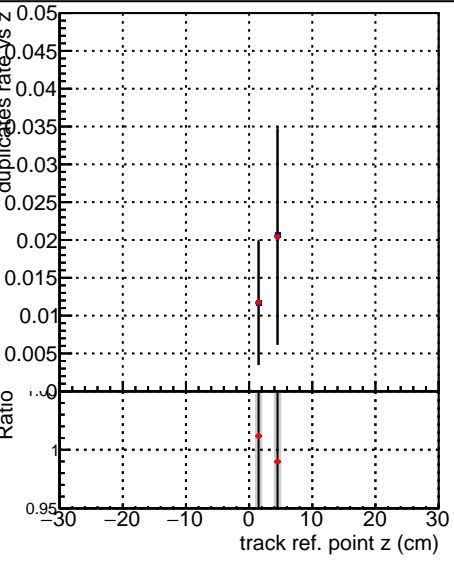

Fake rate vs vertpos**Duplicates Rate vs vertpos****Pileup rate vs vertpos**

—●— **SoftQCD_default**
—●— **SoftQCD_ckfPixelLessStep**

Fake rate vs v**Duplicates Rate vs v****Pileup rate vs v****Fake rate vs. sim PV z****Duplicates Rate vs sim PV z****Pileup rate vs. sim PV z**