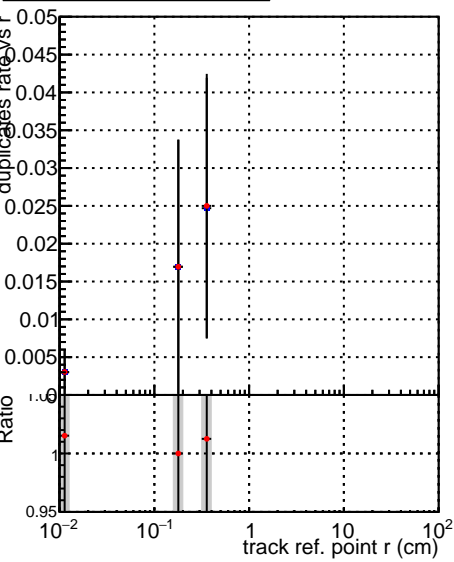

Fake rate vs vertpos**Duplicates Rate vs vertpos****Pileup rate vs vertpos**

—●— **SoftQCD_default**
—●— **SoftQCD_ckfPixelLessStep**

Fake rate vs v**Duplicates Rate vs v****Pileup rate vs v****Fake rate vs. sim PV z****Duplicates Rate vs sim PV z****Pileup rate vs. sim PV z**