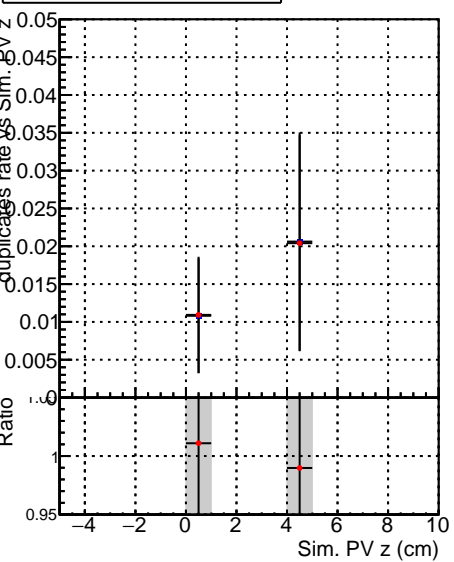

Fake rate vs vertpos**Duplicates Rate vs vertpos****Pileup rate vs vertpos**

—●— **SoftQCD_default**
—●— **SoftQCD_ckfPixelLessStep**

Fake rate vs v**Duplicates Rate vs v****Pileup rate vs v****Fake rate vs. sim PV z****Duplicates Rate vs sim PV z****Pileup rate vs. sim PV z**