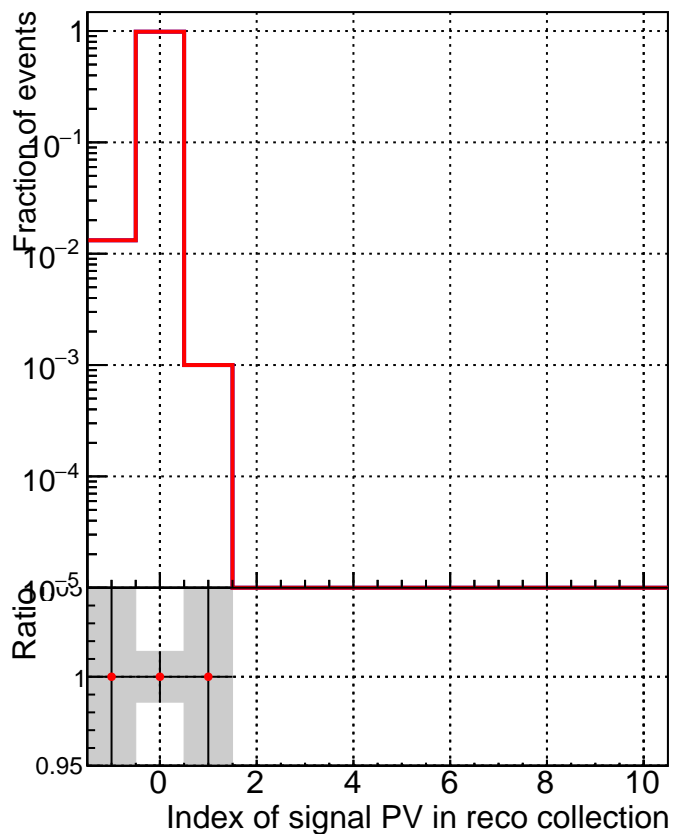

TruePVLocationIndexInRecoVertexCollectionCumulative

TruePVLocationIndexInRecoVertexCollection

■ SoftQCD\_default  
● SoftQCD\_ckfPixelLessStep