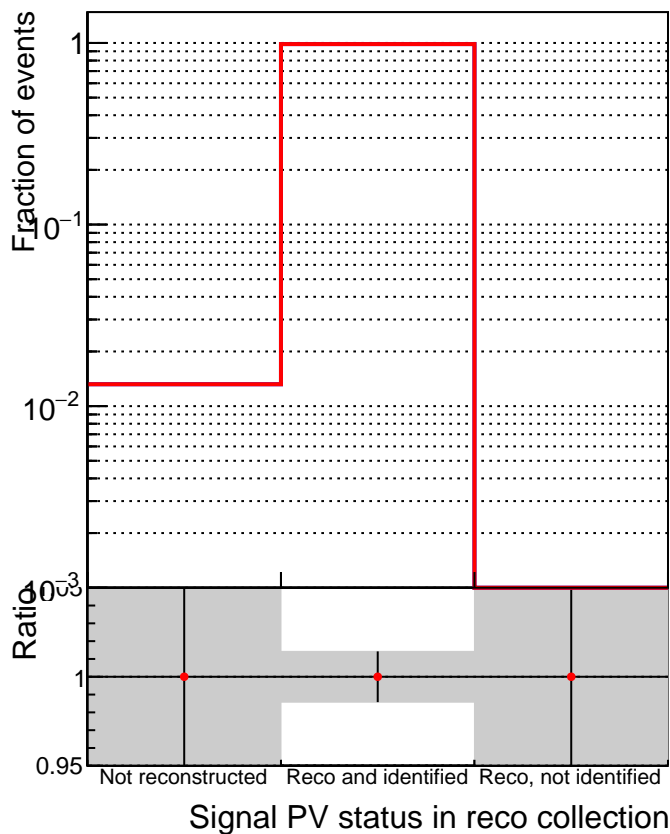

TruePVLocationIndexInRecoVertexCollectionCumulative

TruePVLocationIndexInRecoVertexCollection

■ SoftQCD\_default  
● SoftQCD\_ckfPixelLessStep