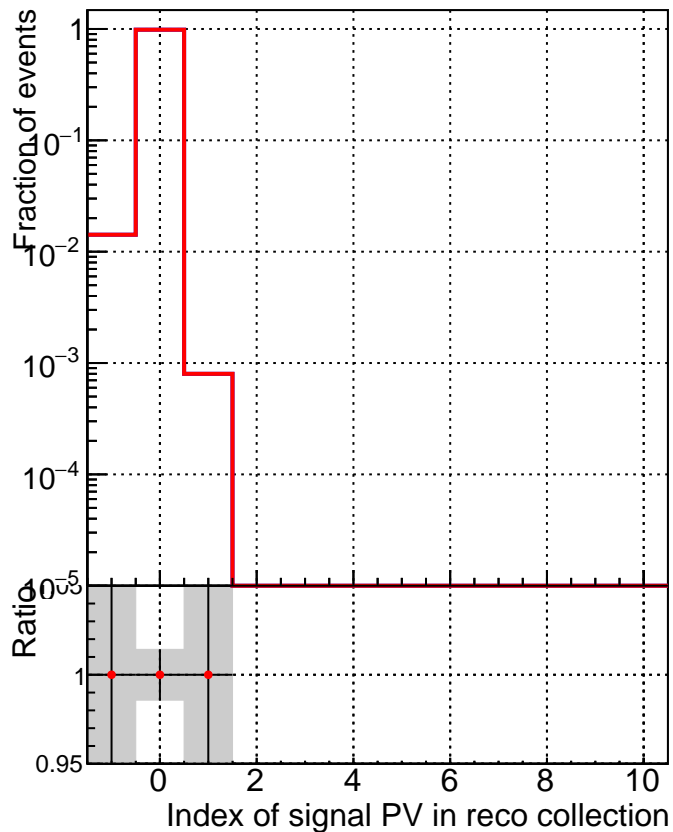

TruePVLocationIndexInRecoVertexCollectionCumulative

TruePVLocationIndexInRecoVertexCollection

■ SoftQCD_default
● SoftQCD_ckfPixelLessStep