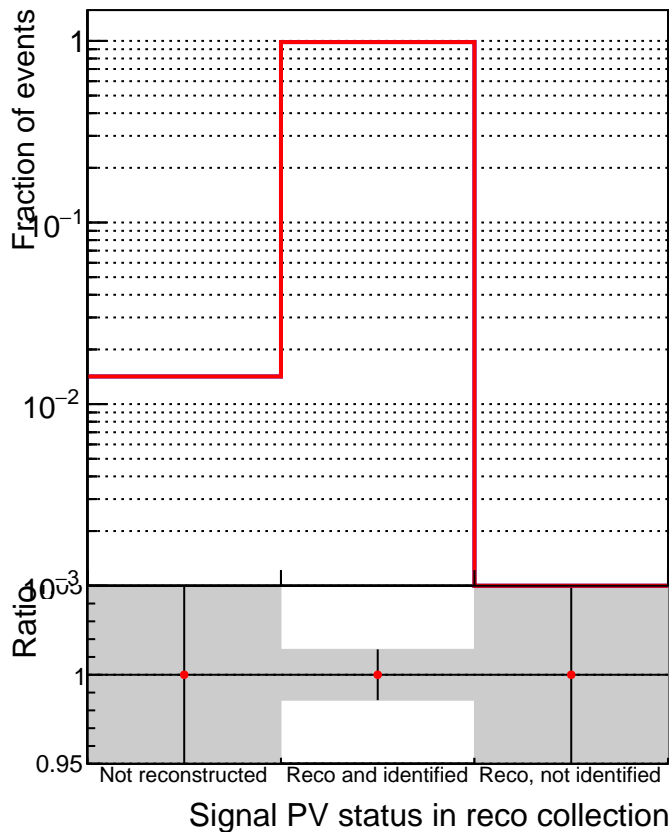

TruePVLocationIndexInRecoVertexCollectionCumulative

TruePVLocationIndexInRecoVertexCollection

■ SoftQCD_default
● SoftQCD_ckfPixelLessStep