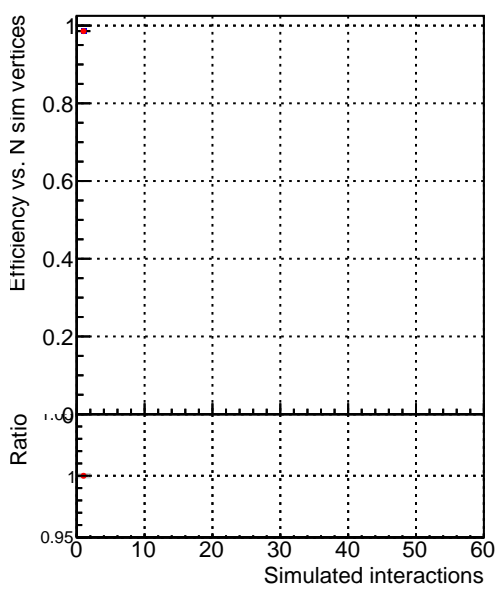

**Efficiency vs NumVertices****Fakerate vs PU**

Legend:

- SoftQCD\_default (Blue squares)
- SoftQCD\_ckfPixelLessStep (Red circles)

**Efficiency vs Sum  $p_T^2$** **Fakerate vs Sum  $p_T^2$** 