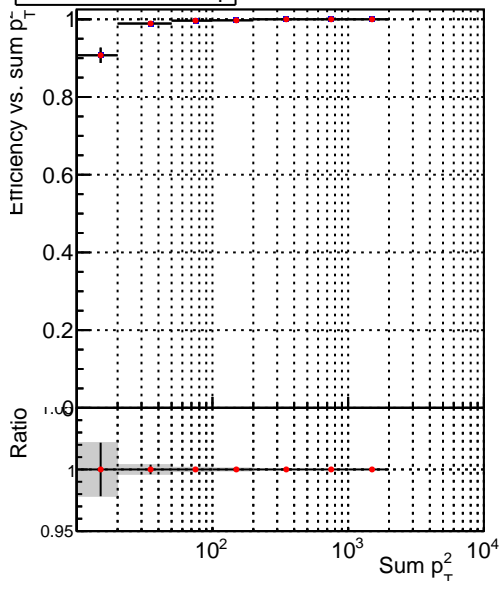

**Efficiency vs NumVertices****Fakerate vs PU**

Legend:

- SoftQCD\_default (Blue squares)
- SoftQCD\_ckfPixelLessStep (Red circles)

**Efficiency vs Sum  $p_T^2$** **Fakerate vs Sum  $p_T^2$** 