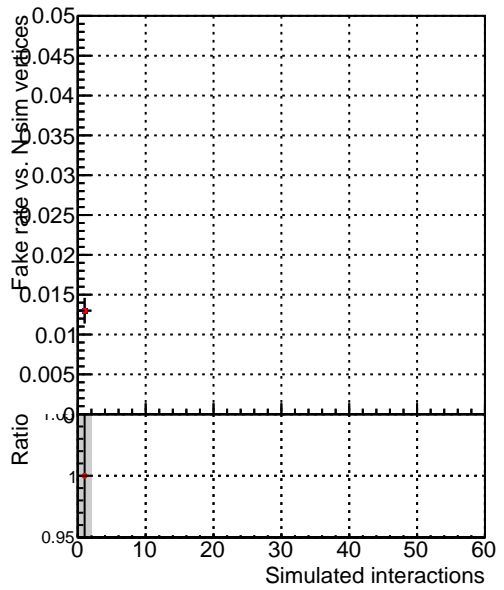

**Efficiency vs NumVertices****Fakerate vs PU**

Legend:

- SoftQCD\_default (Blue squares)
- SoftQCD\_ckfPixelLessStep (Red circles)

**Efficiency vs Sum  $p_T^2$** **Fakerate vs Sum  $p_T^2$** 