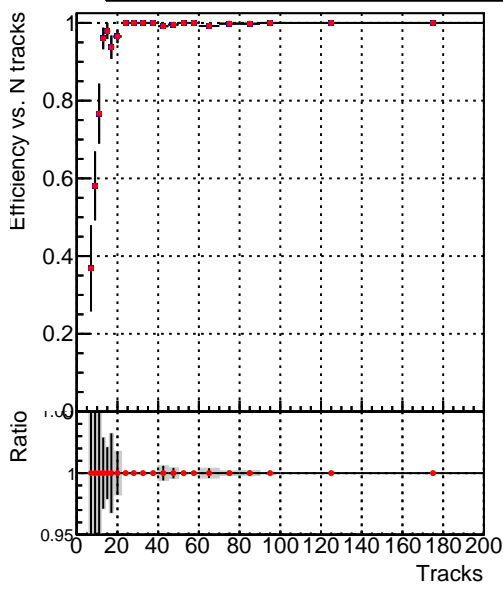

**Efficiency vs NumVertices****Fakerate vs PU**

Legend:

- SoftQCD\_default (Blue squares)
- SoftQCD\_ckfPixelLessStep (Red circles)

**Efficiency vs Sum  $p_T^2$** **Fakerate vs Sum  $p_T^2$** 