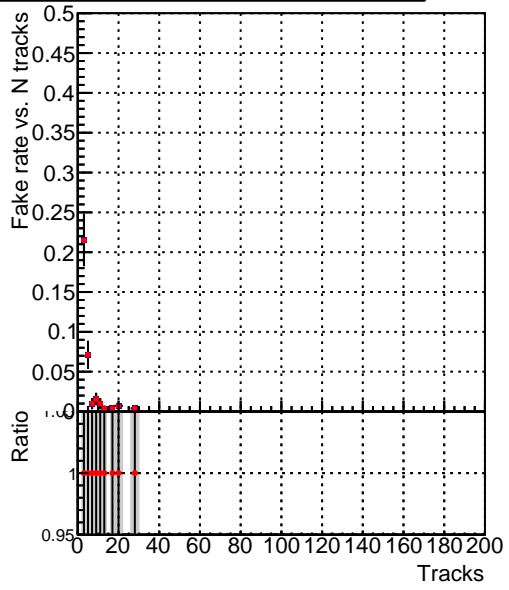

**Efficiency vs NumVertices****Fakerate vs PU**

Legend:

- SoftQCD\_default (Blue squares)
- SoftQCD\_ckfPixelLessStep (Red circles)

**Efficiency vs Sum  $p_T^2$** **Fakerate vs Sum  $p_T^2$** 