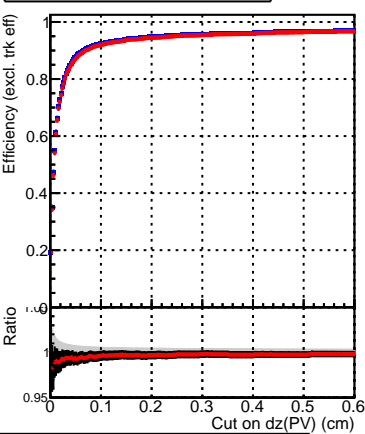

Efficiency vs. dz (PV)

Efficiency (tracking eff factorized out) vs. dz (PV)

Fake rate

—■ SoftQCD_default
—■ SoftQCD_ckfPixelLessStep