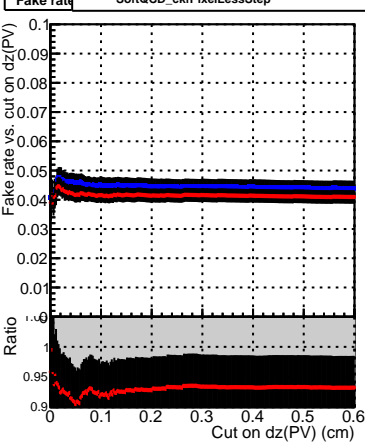

Efficiency vs. dz (PV)

Efficiency (tracking eff factorized out) vs. dz (PV)

Fake rate

—■ SoftQCD_default
—■ SoftQCD_ckfPixelLessStep