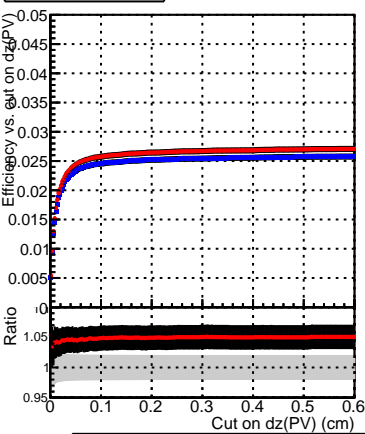

Efficiency vs. dz (PV)

Efficiency (tracking eff factorized out) vs. dz (PV)

Fake rate

—■ SoftQCD_default
—■ SoftQCD_ckfPixelLessStep