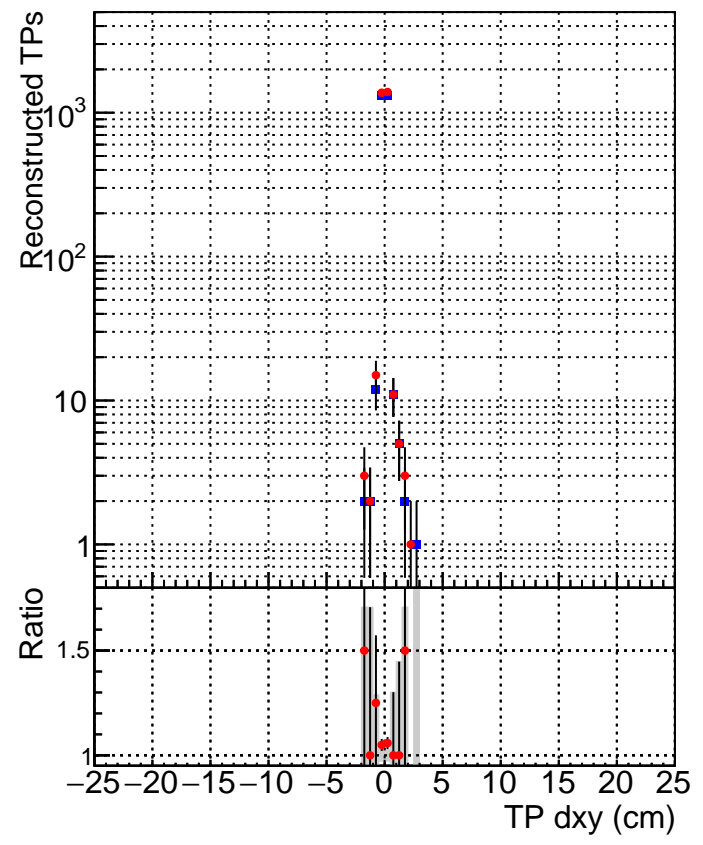

N of simulated tracks vs dxy

N of associated tracks (simToReco) vs dxy

N of simulated track

— SoftQCD_default
— SoftQCD_ckfPixelLessStep