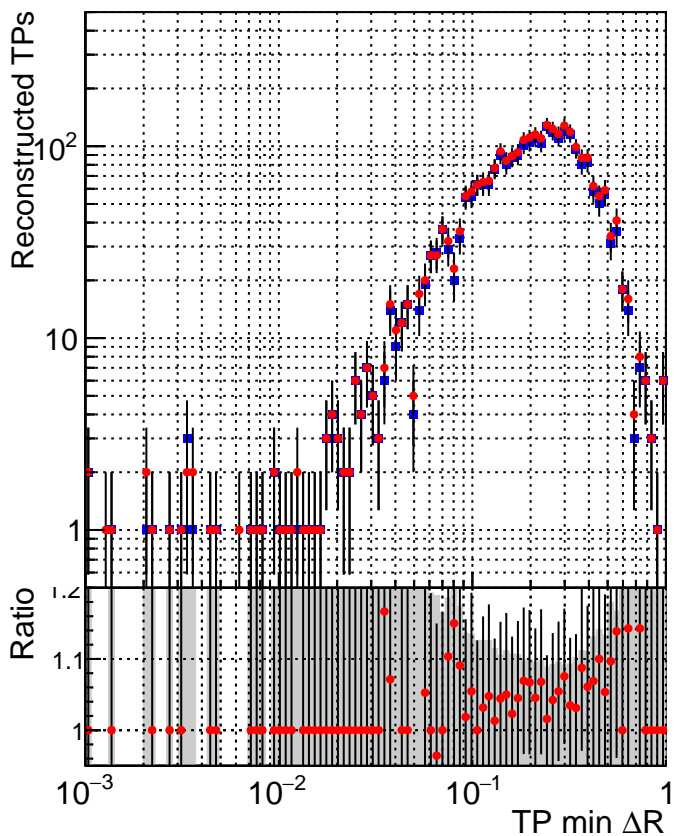

N of simulated tracks vs dR

N of associated tracks (simToReco) vs dR

N of simulated tracks

- SoftQCD_default
- SoftQCD_ckfPixelLessStep