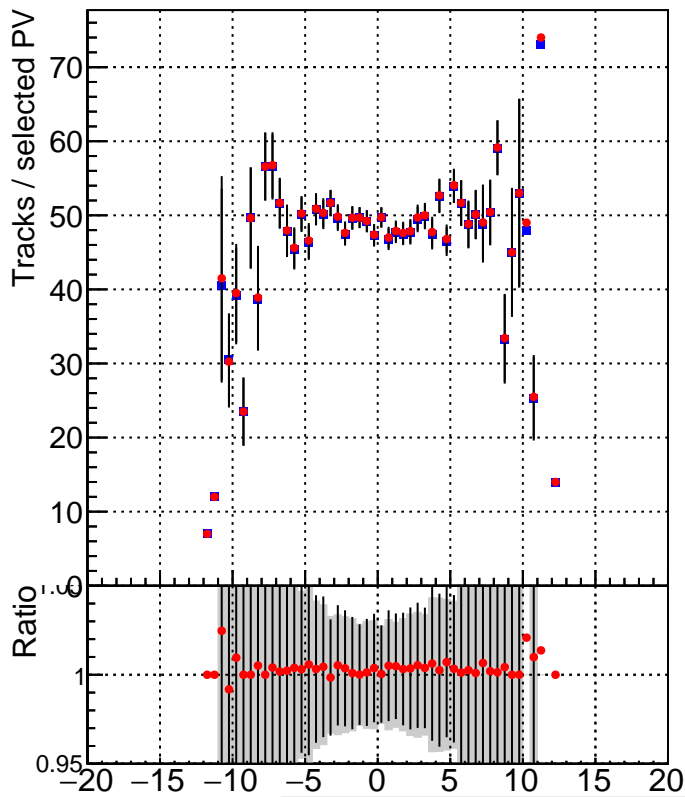

Reconstructed Tracks in Vertex (tagged Vtx) vs Z

■ SoftQCD_default
● SoftQCD_ckfPixelLessStep

Reconstructed Tracks in Vertex (other Vtx) vs Z

Reconstructed Vertices in Event