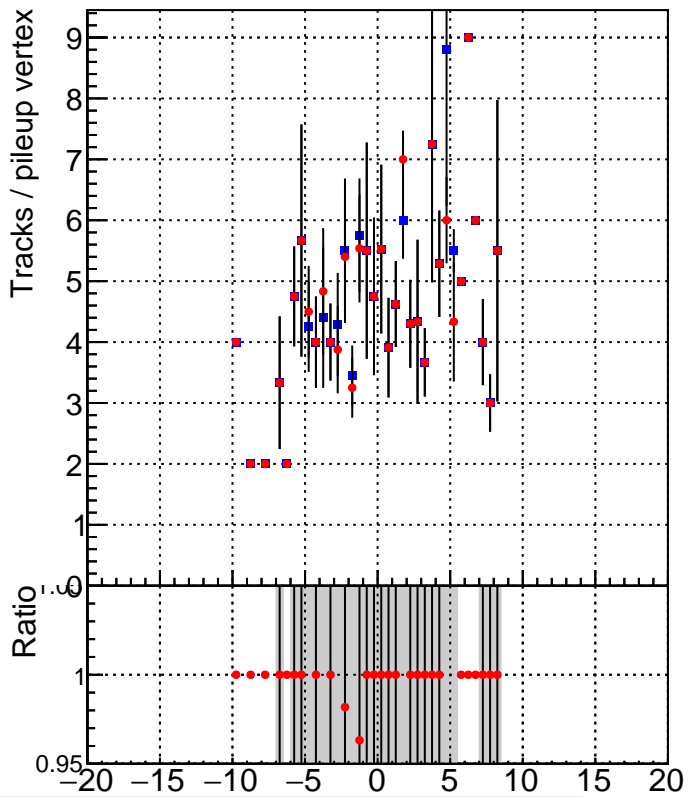

Reconstructed Tracks in Vertex (tagged Vtx) vs Z

■ SoftQCD_default
● SoftQCD_ckfPixelLessStep

Reconstructed Tracks in Vertex (other Vtx) vs Z

Reconstructed Vertices in Event