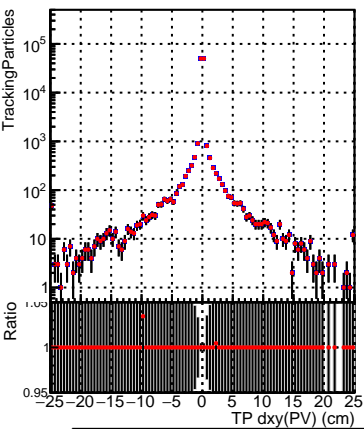

N of simulated tracks vs dxy(PV)

N of associated tracks (simToReco) vs dxy(PV)

N of sim

N of associated tracks (simToReco) vs dxy(PV)

N of simulated tracks vs dz(PV)

N of associated tracks (simToReco) vs dz(PV)

N of simulated tracks vs dz(PV)

N of associated tracks (simToReco) vs dz(PV)

■ SoftQCD_default
■ SoftQCD_ckfPixelLessStep