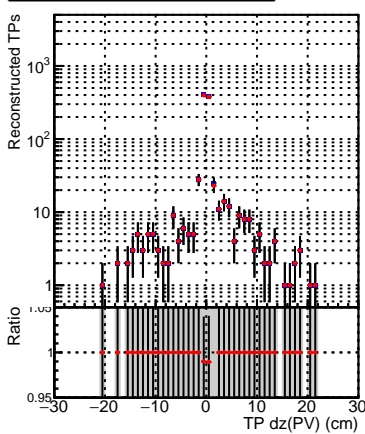

N of simulated tracks vs dxy(PV)

N of associated tracks (simToReco) vs dxy(PV)

N of sim

N of associated tracks (simToReco) vs dxy(PV)

N of simulated tracks vs dz(PV)

N of associated tracks (simToReco) vs dz(PV)

N of simulated tracks vs dz(PV)

N of associated tracks (simToReco) vs dz(PV)

■ SoftQCD_default
■ SoftQCD_ckfPixelLessStep