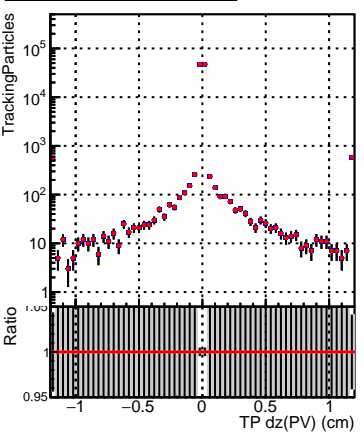

N of simulated tracks vs dxy(PV)

N of associated tracks (simToReco) vs dxy(PV)

N of sim

N of associated tracks (simToReco) vs dxy(PV)

N of simulated tracks vs dz(PV)

N of associated tracks (simToReco) vs dz(PV)

N of simulated tracks vs dz(PV)

N of associated tracks (simToReco) vs dz(PV)

■ SoftQCD_default
■ SoftQCD_ckfPixelLessStep