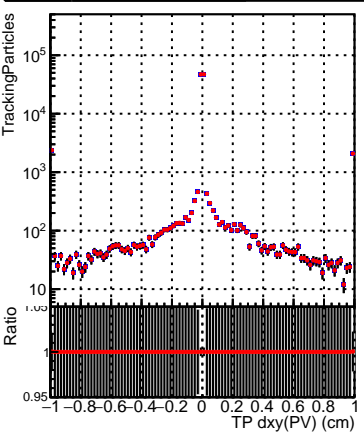

N of simulated tracks vs dxy(PV)

N of associated tracks (simToReco) vs dxy(PV)

N of sim

N of associated tracks (simToReco) vs dxy(PV)

N of simulated tracks vs dz(PV)

N of associated tracks (simToReco) vs dz(PV)

N of simulated tracks vs dz(PV)

N of associated tracks (simToReco) vs dz(PV)

■ SoftQCD_default
■ SoftQCD_ckfPixelLessStep