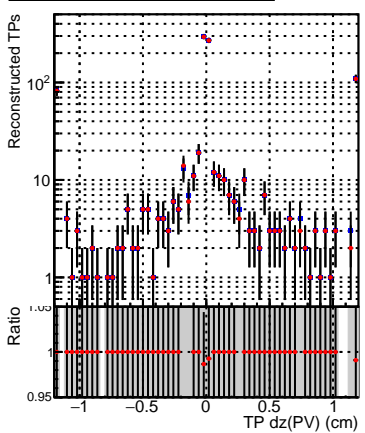

N of simulated tracks vs dxy(PV)

N of associated tracks (simToReco) vs dxy(PV)

N of sim

N of associated tracks (simToReco) vs dxy(PV)

N of simulated tracks vs dz(PV)

N of associated tracks (simToReco) vs dz(PV)

N of simulated tracks vs dz(PV)

N of associated tracks (simToReco) vs dz(PV)

■ SoftQCD_default
■ SoftQCD_ckfPixelLessStep