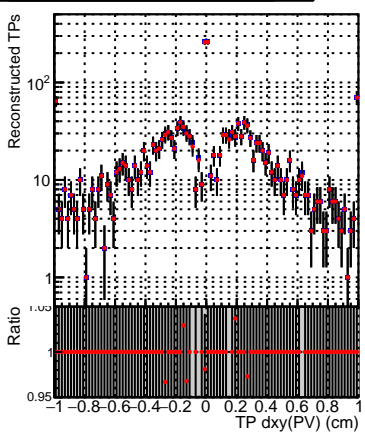

N of simulated tracks vs dxy(PV)

N of associated tracks (simToReco) vs dxy(PV)

N of sim

N of associated tracks (simToReco) vs dxy(PV)

N of simulated tracks vs dz(PV)

N of associated tracks (simToReco) vs dz(PV)

N of simulated tracks vs dz(PV)

N of associated tracks (simToReco) vs dz(PV)

■ SoftQCD_default
■ SoftQCD_ckfPixelLessStep