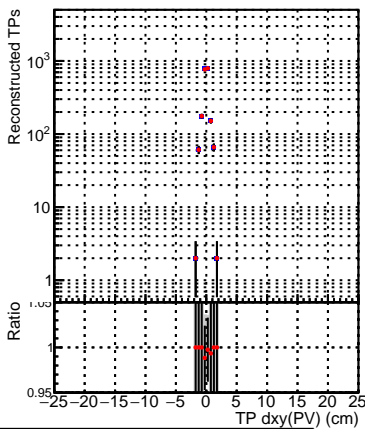

N of simulated tracks vs dxy(PV)

N of associated tracks (simToReco) vs dxy(PV)

N of sim

N of associated tracks (simToReco) vs dxy(PV)

N of simulated tracks vs dz(PV)

N of associated tracks (simToReco) vs dz(PV)

N of simulated tracks vs dz(PV)

N of associated tracks (simToReco) vs dz(PV)

■ SoftQCD_default
■ SoftQCD_ckfPixelLessStep