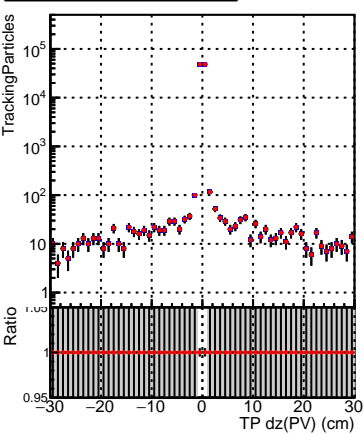

N of simulated tracks vs dxy(PV)

N of associated tracks (simToReco) vs dxy(PV)

N of sim

N of associated tracks (simToReco) vs dxy(PV)

N of simulated tracks vs dz(PV)

N of associated tracks (simToReco) vs dz(PV)

N of simulated tracks vs dz(PV)

N of associated tracks (simToReco) vs dz(PV)

■ SoftQCD_default
■ SoftQCD_ckfPixelLessStep