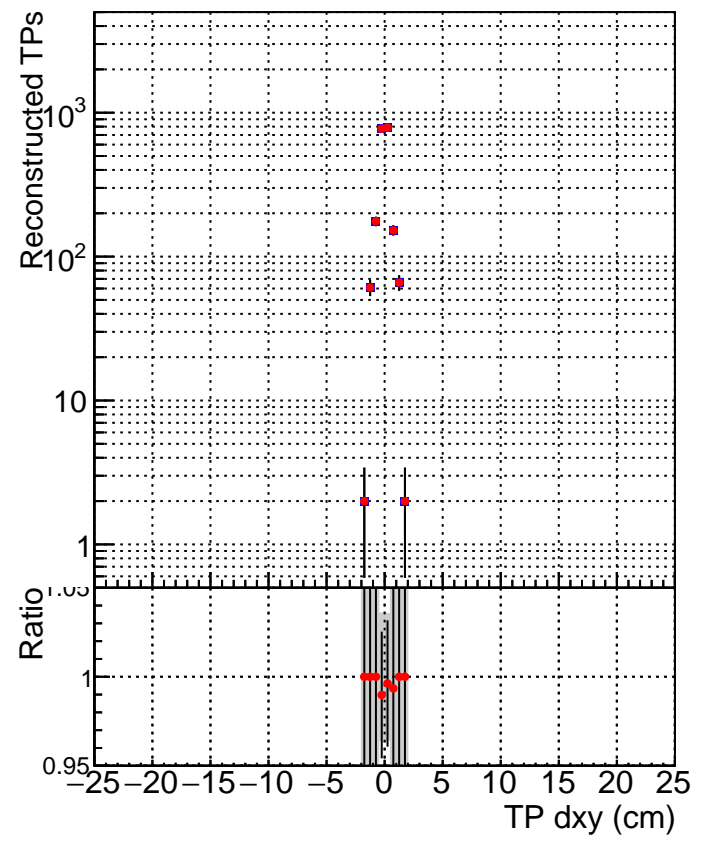

**N of simulated tracks vs dxy**

**N of associated tracks (simToReco) vs dxy**

**N of simulated track**

- SoftQCD\_default
- SoftQCD\_ckfPixelLessStep