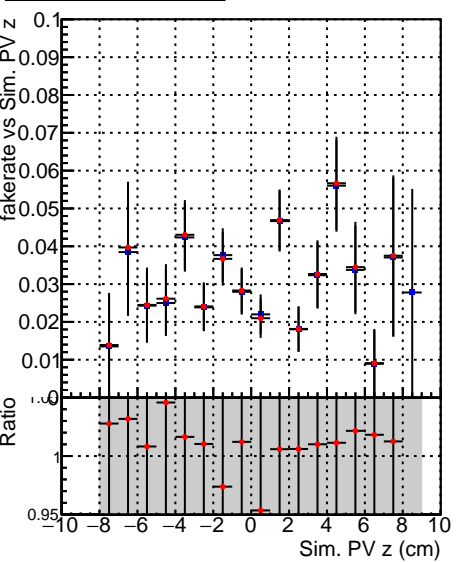

**Fake rate vs vertpos****Duplicates Rate vs vertpos****Pileup rate vs vertpos**
**Legend:**  
■ SoftQCD\_default  
● SoftQCD\_ckfPixelLessStep
**Fake rate vs v****Duplicates rate vs v****Pileup rate vs v****Fake rate vs. sim PV z****Duplicates Rate vs sim PV z****Pileup rate vs. sim PV z**