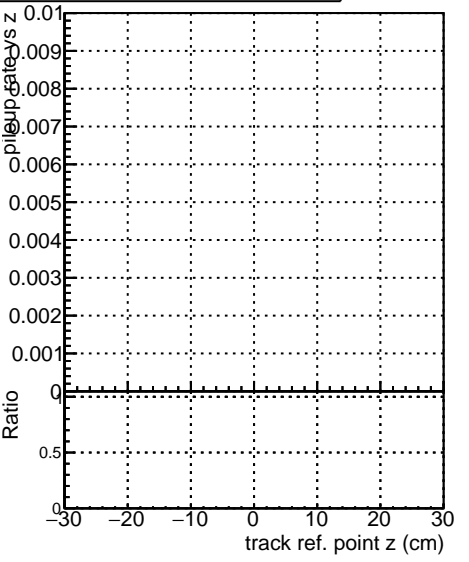

**Fake rate vs vertpos****Duplicates Rate vs vertpos****Pileup rate vs vertpos**
**Legend:**  
■ SoftQCD\_default  
● SoftQCD\_ckfPixelLessStep
**Fake rate vs v****Duplicates rate vs v****Pileup rate vs v****Fake rate vs. sim PV z****Duplicates Rate vs sim PV z****Pileup rate vs. sim PV z**