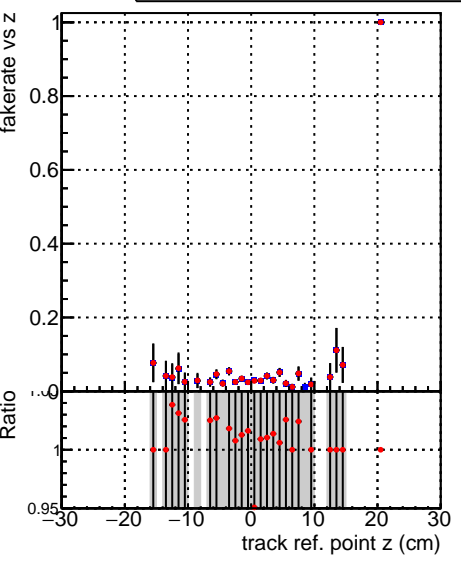

**Fake rate vs vertpos****Duplicates Rate vs vertpos****Pileup rate vs vertpos**
**Legend:**  
■ SoftQCD\_default  
● SoftQCD\_ckfPixelLessStep
**Fake rate vs v****Duplicates rate vs v****Pileup rate vs v****Fake rate vs. sim PV z****Duplicates Rate vs sim PV z****Pileup rate vs. sim PV z**