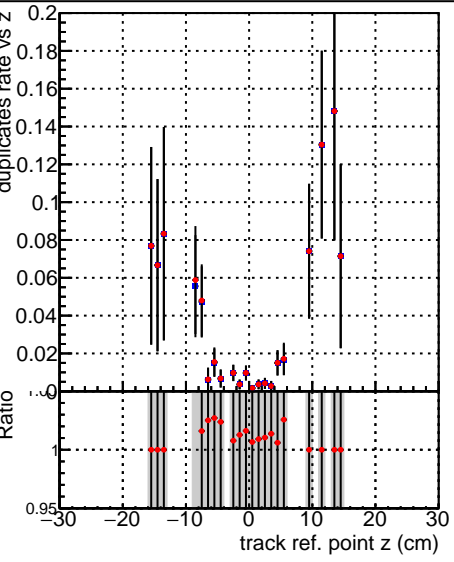

**Fake rate vs vertpos****Duplicates Rate vs vertpos****Pileup rate vs vertpos**
**Legend:**  
■ SoftQCD\_default  
● SoftQCD\_ckfPixelLessStep
**Fake rate vs v****Duplicates rate vs v****Pileup rate vs v****Fake rate vs. sim PV z****Duplicates Rate vs sim PV z****Pileup rate vs. sim PV z**