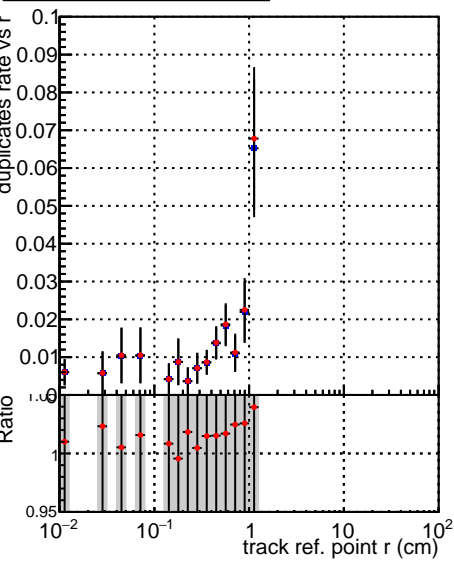

**Fake rate vs vertpos****Duplicates Rate vs vertpos****Pileup rate vs vertpos**
**Legend:**  
■ SoftQCD\_default  
● SoftQCD\_ckfPixelLessStep
**Fake rate vs v****Duplicates rate vs v****Pileup rate vs v****Fake rate vs. sim PV z****Duplicates Rate vs sim PV z****Pileup rate vs. sim PV z**