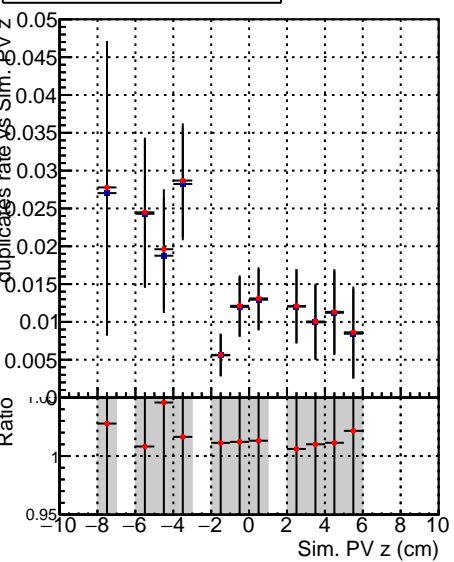

**Fake rate vs vertpos****Duplicates Rate vs vertpos****Pileup rate vs vertpos**
**Legend:**  
■ SoftQCD\_default  
● SoftQCD\_ckfPixelLessStep
**Fake rate vs v****Duplicates rate vs v****Pileup rate vs v****Fake rate vs. sim PV z****Duplicates Rate vs sim PV z****Pileup rate vs. sim PV z**