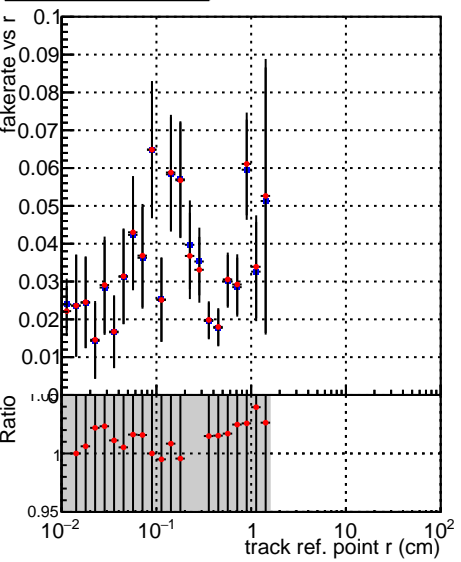

**Fake rate vs vertpos****Duplicates Rate vs vertpos****Pileup rate vs vertpos**
**Legend:**  
■ SoftQCD\_default  
● SoftQCD\_ckfPixelLessStep
**Fake rate vs v****Duplicates rate vs v****Pileup rate vs v****Fake rate vs. sim PV z****Duplicates Rate vs sim PV z****Pileup rate vs. sim PV z**