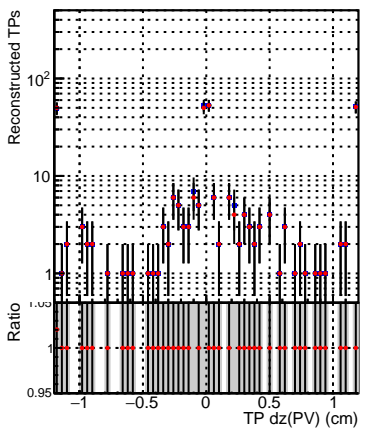

N of simulated tracks vs dxy(PV)**N of associated tracks (simToReco) vs dxy(PV)****N of sim****N of simulated tracks vs dz(PV)****N of associated tracks (simToReco) vs dz(PV)****N of simulated tracks vs dz(PV)****N of associated tracks (simToReco) vs dz(PV)****SoftQCD_default****SoftQCD_ckfPixelLessStep**