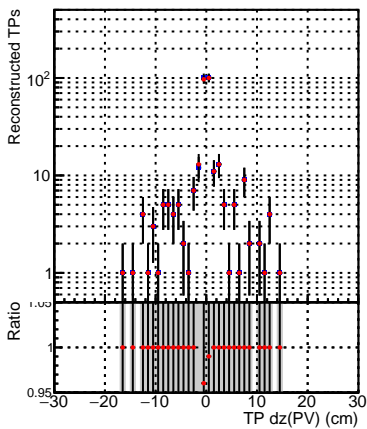

N of simulated tracks vs dxy(PV)**N of associated tracks (simToReco) vs dxy(PV)****N of sim****N of simulated tracks vs dz(PV)****N of associated tracks (simToReco) vs dz(PV)****N of simulated tracks vs dz(PV)****N of associated tracks (simToReco) vs dz(PV)****SoftQCD_default****SoftQCD_ckfPixelLessStep**