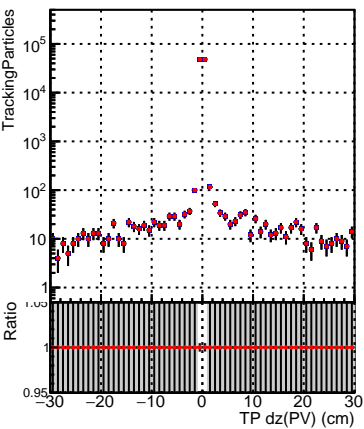

N of simulated tracks vs dxy(PV)**N of associated tracks (simToReco) vs dxy(PV)****N of sim****N of simulated tracks vs dz(PV)****N of associated tracks (simToReco) vs dz(PV)****N of simulated tracks vs dz(PV)****N of associated tracks (simToReco) vs dz(PV)****SoftQCD_default****SoftQCD_ckfPixelLessStep**