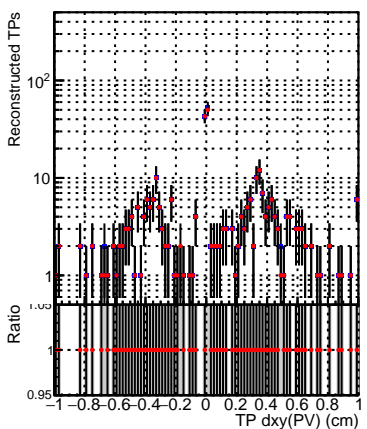

N of simulated tracks vs dxy(PV)**N of associated tracks (simToReco) vs dxy(PV)****N of sim****N of simulated tracks vs dz(PV)****N of associated tracks (simToReco) vs dz(PV)****N of simulated tracks vs dz(PV)****N of associated tracks (simToReco) vs dz(PV)****SoftQCD_default****SoftQCD_ckfPixelLessStep**