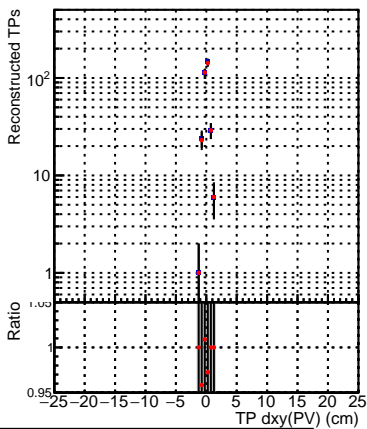

N of simulated tracks vs dxy(PV)**N of associated tracks (simToReco) vs dxy(PV)****N of sim****N of simulated tracks vs dz(PV)****N of associated tracks (simToReco) vs dz(PV)****N of simulated tracks vs dz(PV)****N of associated tracks (simToReco) vs dz(PV)****SoftQCD_default****SoftQCD_ckfPixelLessStep**