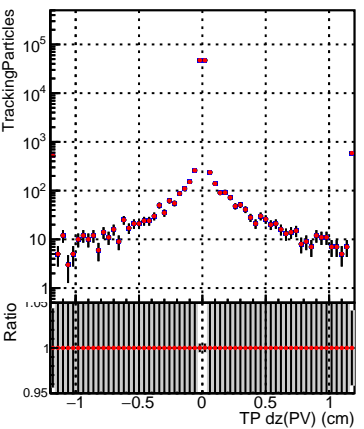

N of simulated tracks vs dxy(PV)**N of associated tracks (simToReco) vs dxy(PV)****N of sim****N of simulated tracks vs dz(PV)****N of associated tracks (simToReco) vs dz(PV)****N of simulated tracks vs dz(PV)****N of associated tracks (simToReco) vs dz(PV)****SoftQCD_default****SoftQCD_ckfPixelLessStep**