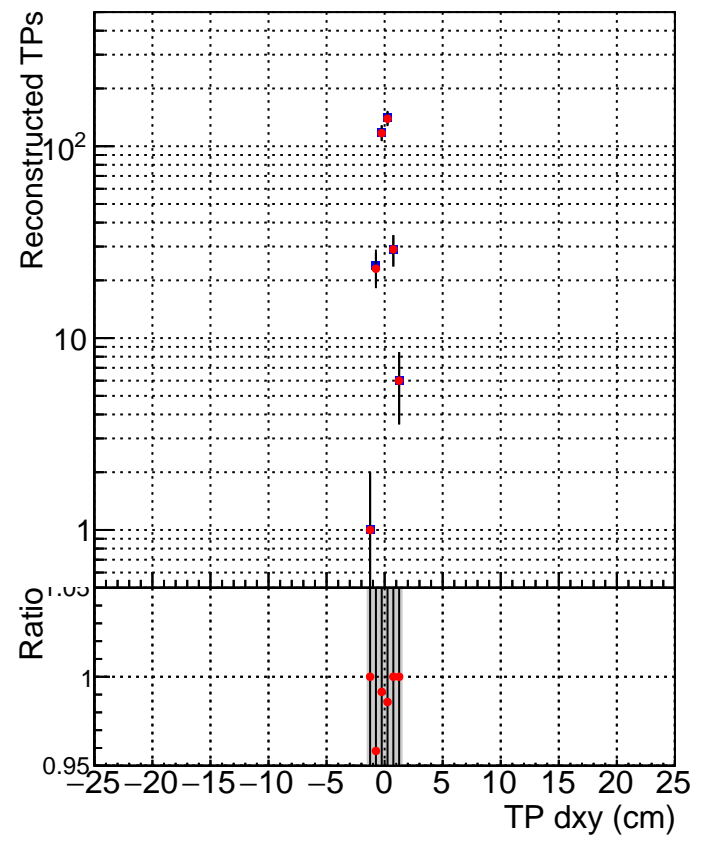

**N of simulated tracks vs dxy**

**N of associated tracks (simToReco) vs dxy**

**N of simulated track**

- SoftQCD\_default
- SoftQCD\_ckfPixelLessStep