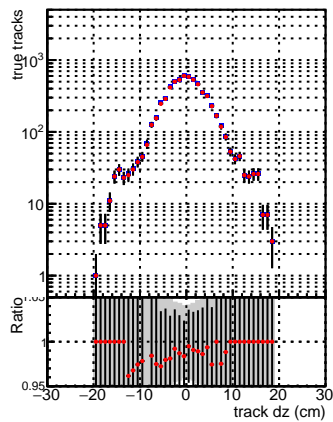

N of reco track vs dxy**N of associated (recoToSim) tracks vs dxy****N of associated (recoToSim) looper tracks vs dxy**

—●— SoftQCD_default
—●— SoftQCD_ckfPixelLessStep

N of reco track vs dz**N of associated (recoToSim) tracks vs dz****N of associated (recoToSim) looper tracks vs dz**