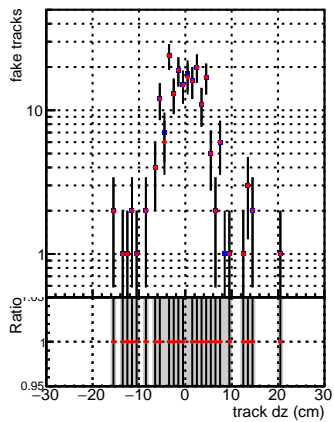

N of reco track vs dxy**N of associated (recoToSim) tracks vs dxy****N of associated (recoToSim) looper tracks vs dxy**

—●— SoftQCD_default
—●— SoftQCD_ckfPixelLessStep

N of reco track vs dz**N of associated (recoToSim) tracks vs dz****N of associated (recoToSim) looper tracks vs dz**