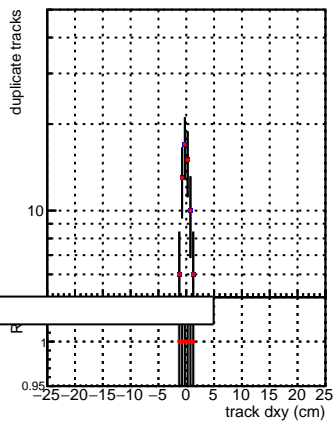

N of reco track vs dxy**N of associated (recoToSim) tracks vs dxy****N of associated (recoToSim) looper tracks vs dxy**

—●— SoftQCD_default
—●— SoftQCD_ckfPixelLessStep

N of reco track vs dz**N of associated (recoToSim) tracks vs dz****N of associated (recoToSim) looper tracks vs dz**