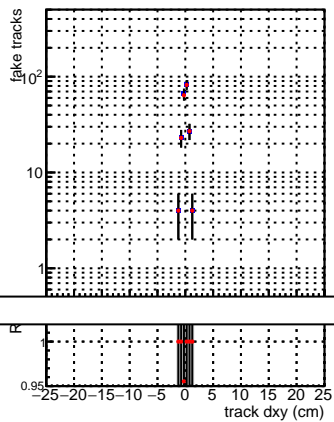

N of reco track vs dxy**N of associated (recoToSim) tracks vs dxy****N of associated (recoToSim) looper tracks vs dxy**

—●— SoftQCD_default
—●— SoftQCD_ckfPixelLessStep

N of reco track vs dz**N of associated (recoToSim) tracks vs dz****N of associated (recoToSim) looper tracks vs dz**