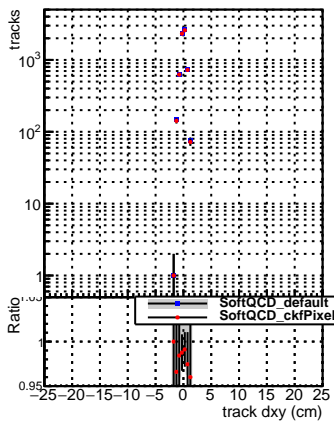

N of reco track vs dxy**N of associated (recoToSim) tracks vs dxy****N of associated (recoToSim) looper tracks vs dxy**

—●— SoftQCD_default
—●— SoftQCD_ckfPixelLessStep

N of reco track vs dz**N of associated (recoToSim) tracks vs dz****N of associated (recoToSim) looper tracks vs dz**