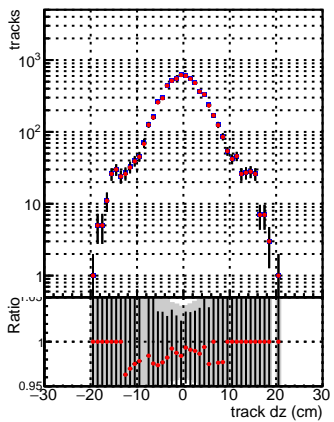

N of reco track vs dxy**N of associated (recoToSim) tracks vs dxy****N of associated (recoToSim) looper tracks vs dxy**

—●— SoftQCD_default
—●— SoftQCD_ckfPixelLessStep

N of reco track vs dz**N of associated (recoToSim) tracks vs dz****N of associated (recoToSim) looper tracks vs dz**