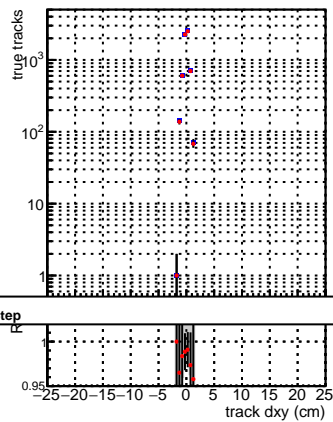

N of reco track vs dxy**N of associated (recoToSim) tracks vs dxy****N of associated (recoToSim) looper tracks vs dxy**

—●— SoftQCD_default
—●— SoftQCD_ckfPixelLessStep

N of reco track vs dz**N of associated (recoToSim) tracks vs dz****N of associated (recoToSim) looper tracks vs dz**