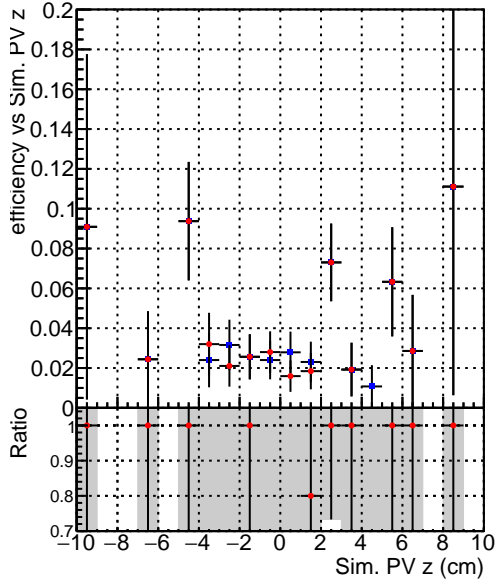

Efficiency vs vertpos**fake+duplicates vs vert r**
Efficiency vs vert z
 — SoftQCD_default (blue squares)
 — SoftQCD_ckfPixelLessStep (red circles)
**Efficiency vs. sim PV z****fake+duplicates vs Sim. PV z**