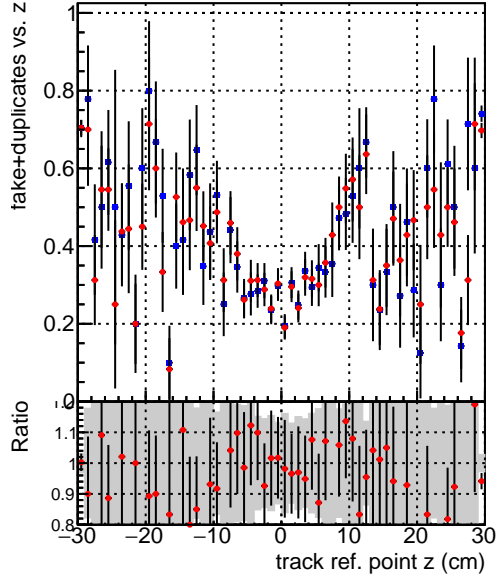

Efficiency vs vertpos**fake+duplicates vs vert r**
Efficiency vs vert z
 — SoftQCD_default (blue squares)
 — SoftQCD_ckfPixelLessStep (red circles)
**Efficiency vs. sim PV z****fake+duplicates vs Sim. PV z**