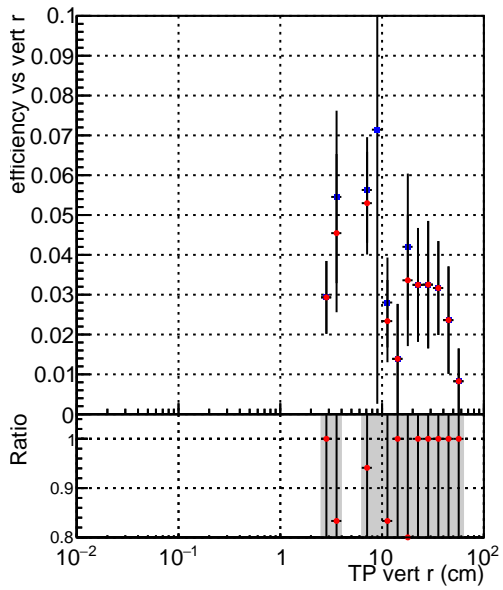

Efficiency vs vertpos**fake+duplicates vs vert r**
Efficiency vs vert z
 — SoftQCD_default (blue squares)
 — SoftQCD_ckfPixelLessStep (red circles)
**Efficiency vs. sim PV z****fake+duplicates vs Sim. PV z**