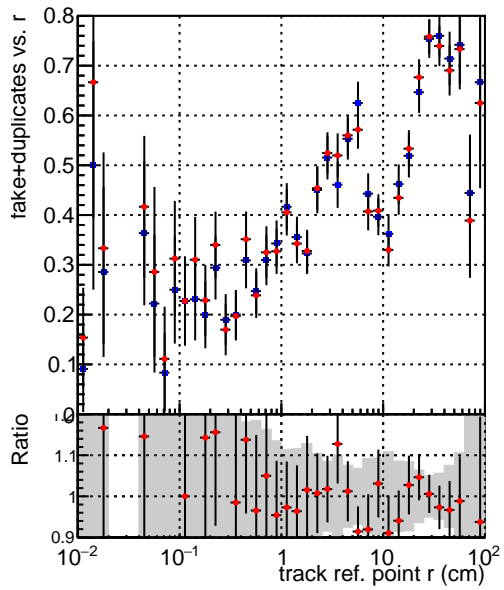

Efficiency vs vertpos**fake+duplicates vs vert r**
Efficiency vs vert z
 — SoftQCD_default (blue squares)
 — SoftQCD_ckfPixelLessStep (red circles)
**Efficiency vs. sim PV z****fake+duplicates vs Sim. PV z**