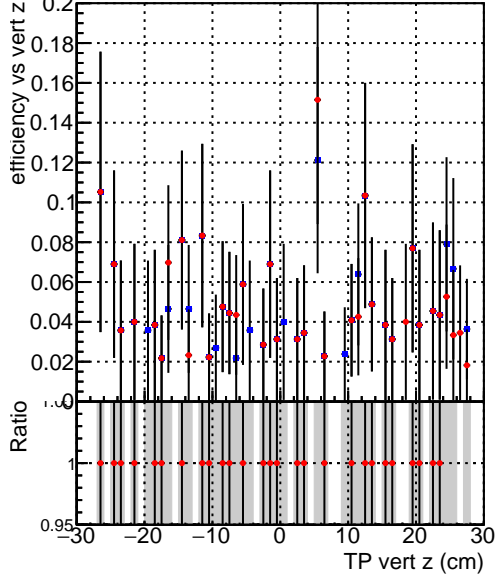

Efficiency vs vertpos**fake+duplicates vs vert r**
Efficiency vs vert z
 — SoftQCD_default (blue squares)
 — SoftQCD_ckfPixelLessStep (red circles)
**Efficiency vs. sim PV z****fake+duplicates vs Sim. PV z**