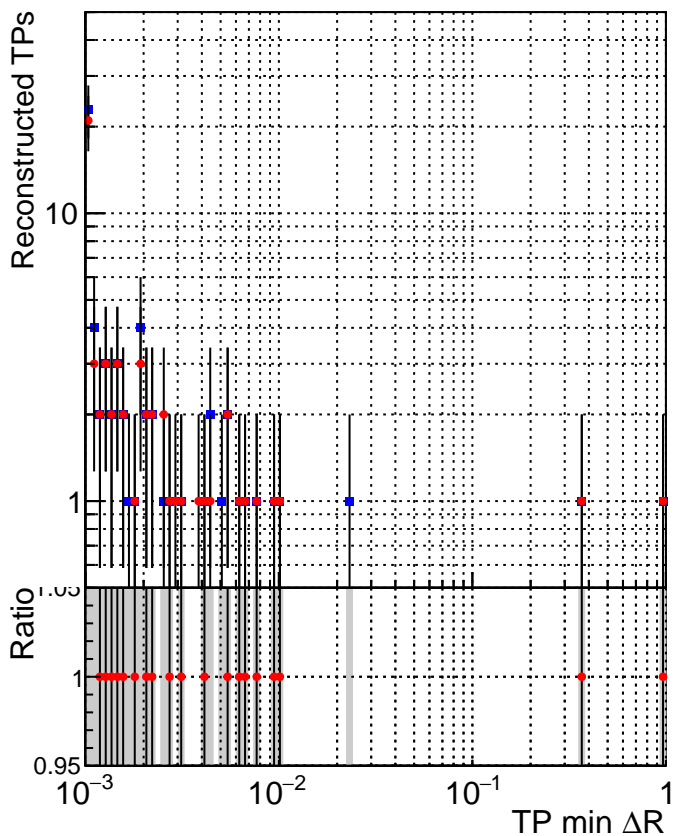

N of simulated tracks vs dR

N of associated tracks (simToReco) vs dR

N of simulated trac

- SoftQCD_default
- SoftQCD_ckfPixelLessStep