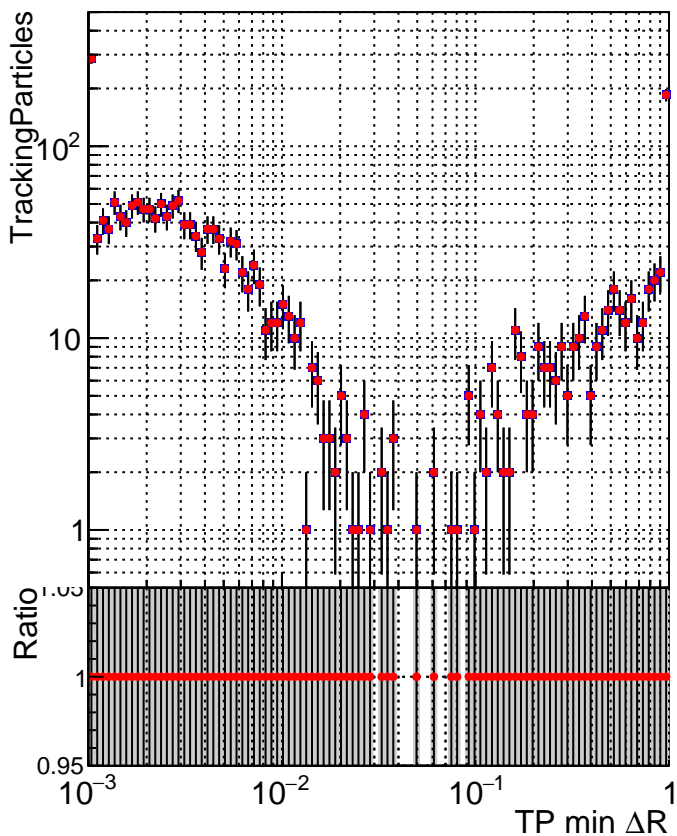

N of simulated tracks vs dR

N of associated tracks (simToReco) vs dR

N of simulated trac

- SoftQCD_default
- SoftQCD_ckfPixelLessStep