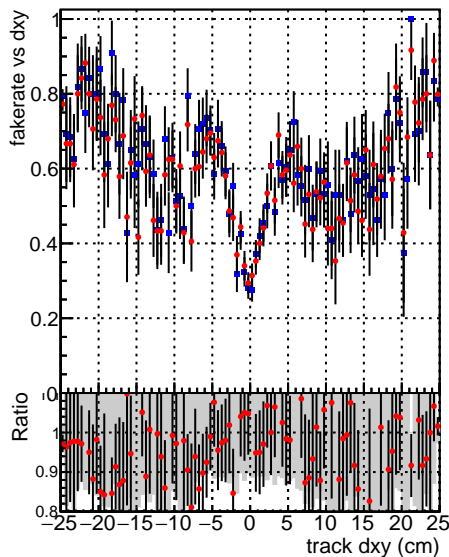

**Fake rate vs dxy****Duplicates Rate vs Dxy****Pileup rate vs dxy****Fake rate vs dz****Duplicates Rate vs Dz****Pileup rate vs dz**

—●— SoftQCD\_default  
—●— SoftQCD\_ckfPixelLessStep