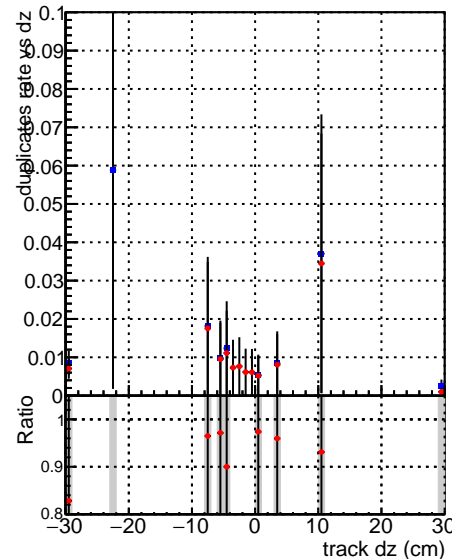

**Fake rate vs dxy****Duplicates Rate vs Dxy****Pileup rate vs dxy****Fake rate vs dz****Duplicates Rate vs Dz****Pileup rate vs dz**

—●— SoftQCD\_default  
—●— SoftQCD\_ckfPixelLessStep