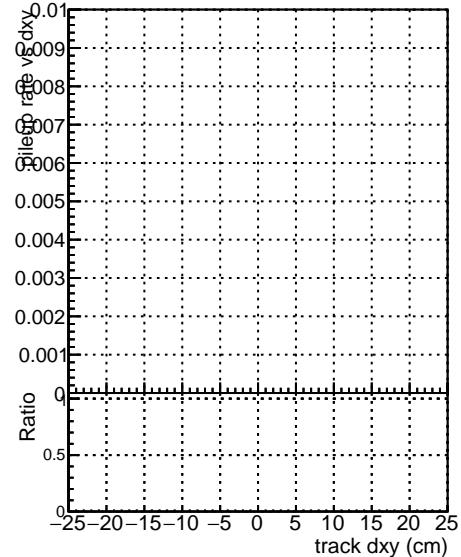

**Fake rate vs dxy****Duplicates Rate vs Dxy****Pileup rate vs dxy****Fake rate vs dz****Duplicates Rate vs Dz****Pileup rate vs dz**

—●— SoftQCD\_default  
—●— SoftQCD\_ckfPixelLessStep