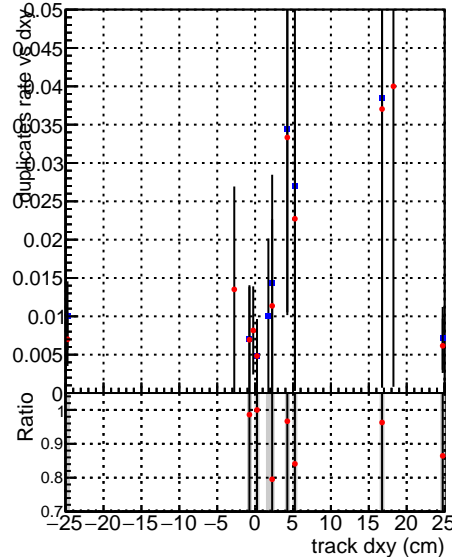

**Fake rate vs dxy****Duplicates Rate vs Dxy****Pileup rate vs dxy****Fake rate vs dz****Duplicates Rate vs Dz****Pileup rate vs dz**

—●— SoftQCD\_default  
—●— SoftQCD\_ckfPixelLessStep