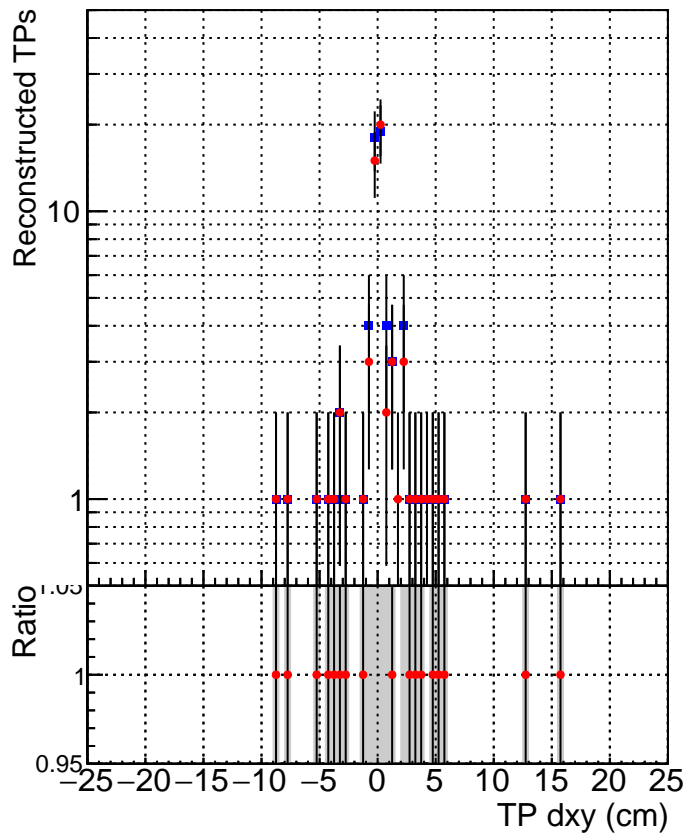

N of simulated tracks vs dxy

N of associated tracks (simToReco) vs dxy

N of simulated track

- SoftQCD_default
- SoftQCD_ckfPixelLessStep