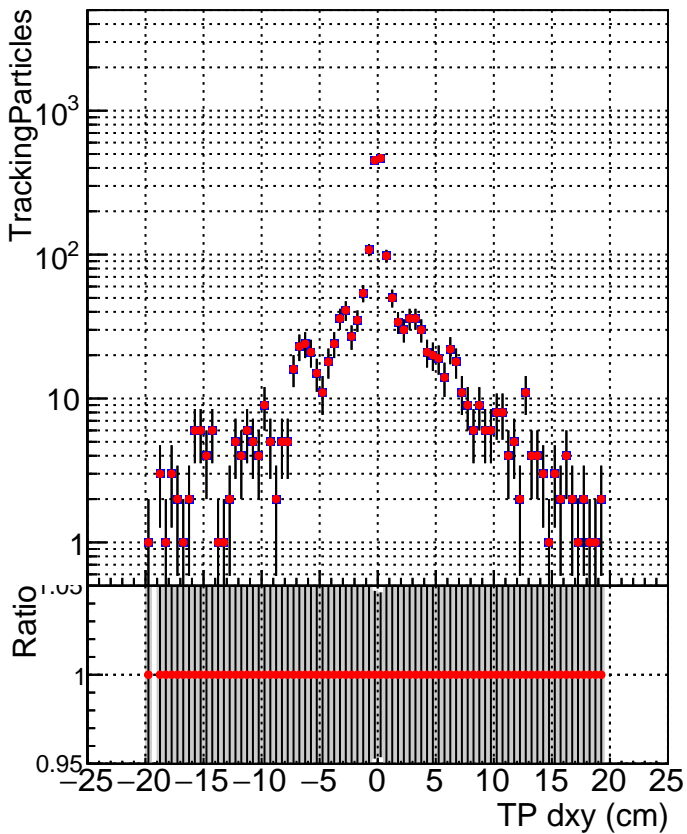

N of simulated tracks vs dxy

N of associated tracks (simToReco) vs dxy

N of simulated track

- SoftQCD_default
- SoftQCD_ckfPixelLessStep