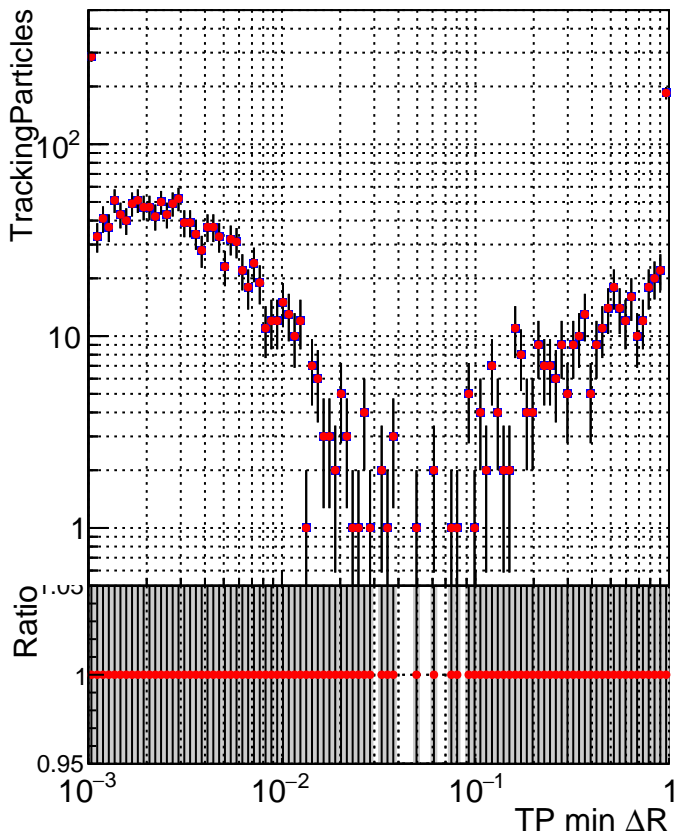

N of simulated tracks vs dR

N of associated tracks (simToReco) vs dR

N of simulated tracks

- SoftQCD_default
- SoftQCD_ckfPixelLessStep