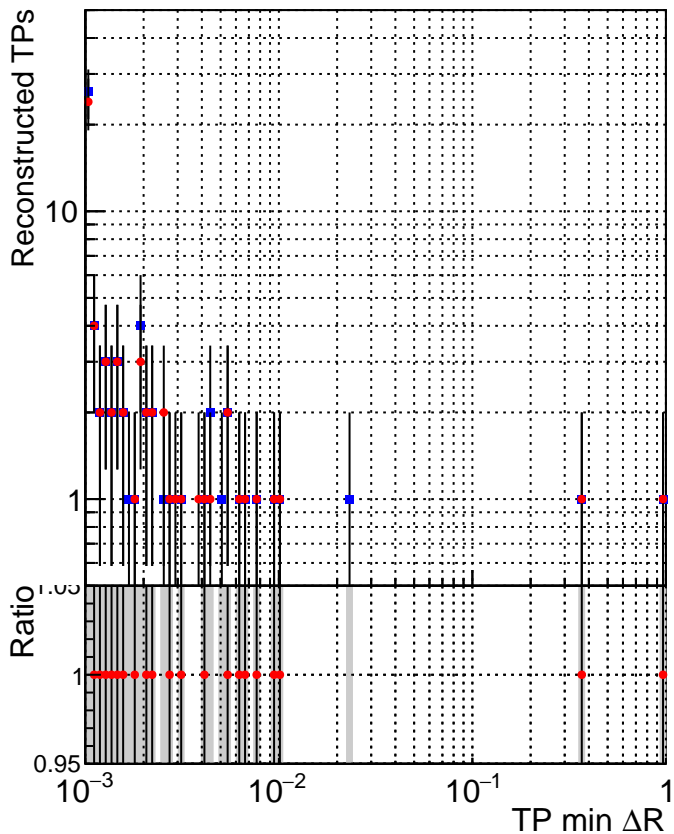

N of simulated tracks vs dR

N of associated tracks (simToReco) vs dR

N of simulated tracks

- SoftQCD_default
- SoftQCD_ckfPixelLessStep