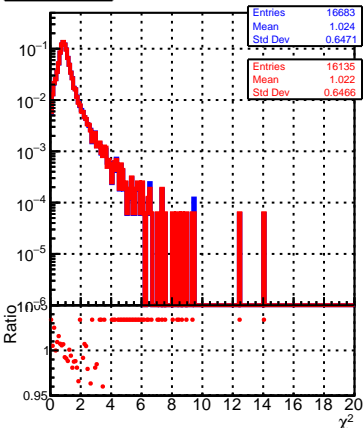

normalized χ^2 normalized χ^2 probability

Legend:

- SoftQCD_default (blue line)
- SoftQCD_ckfPixelLessStep (red line)