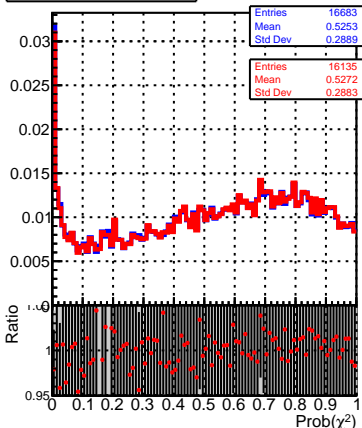

normalized χ^2 normalized χ^2 probability

Legend:

- SoftQCD_default (blue line)
- SoftQCD_ckfPixelLessStep (red line)