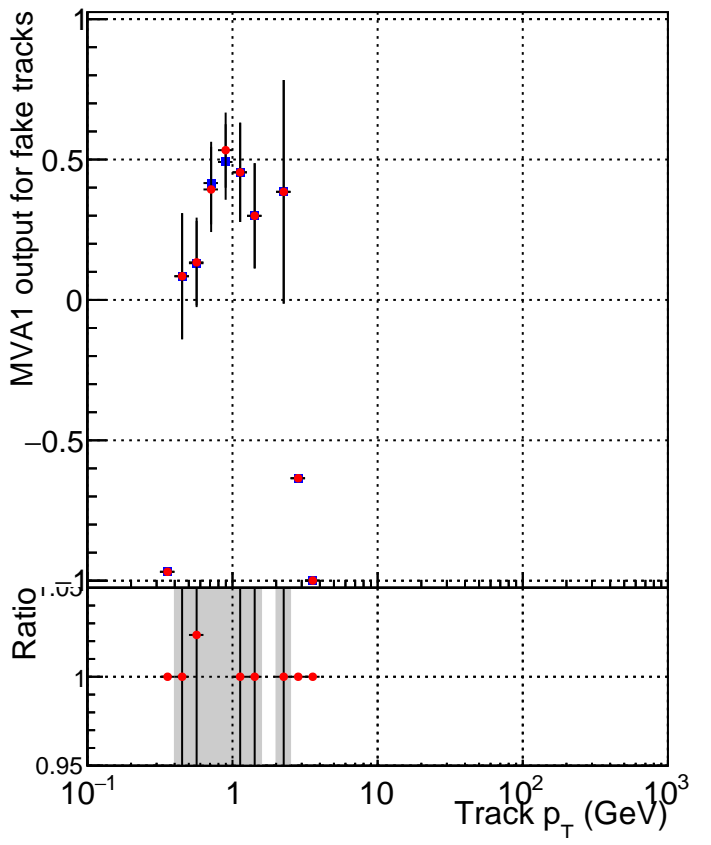

MVA1 of associated tracks (recoToSim) vs. track p_T

MVA1 of non-associated tracks (recoToSim) vs. track p_T

MVA1 of associated tracks (recoToSim) vs. track η

MVA1 of non-associated tracks (recoToSim) vs. track η

■ SoftQCD_default
◆ SoftQCD_ckfPixelLessStep