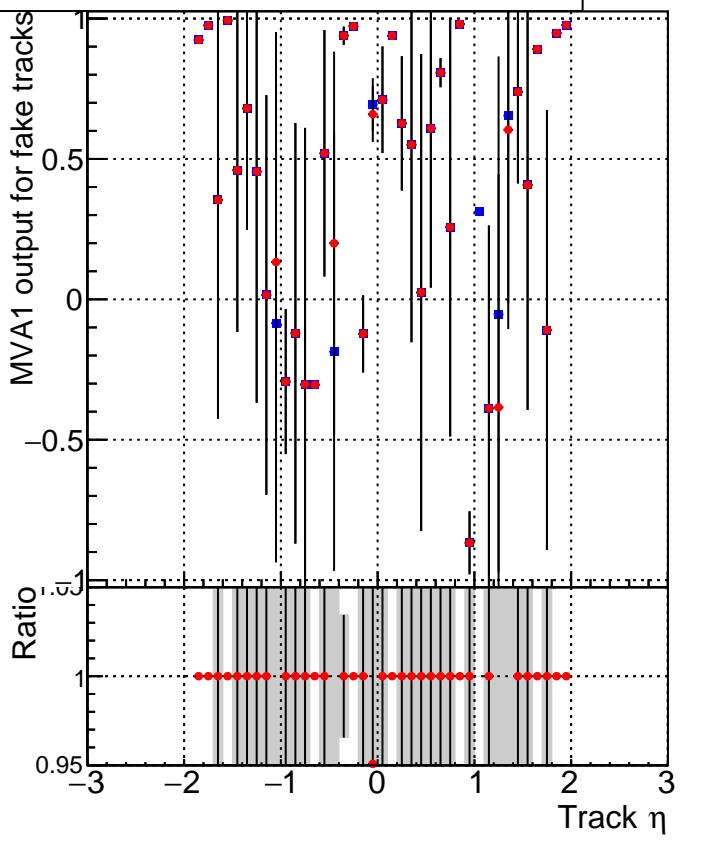

MVA1 of associated tracks (recoToSim) vs. track p_T

MVA1 of non-associated tracks (recoToSim) vs. track p_T

MVA1 of associated tracks (recoToSim) vs. track η

MVA1 of non-associated tracks (recoToSim) vs. track η

■ SoftQCD_default
◆ SoftQCD_ckfPixelLessStep