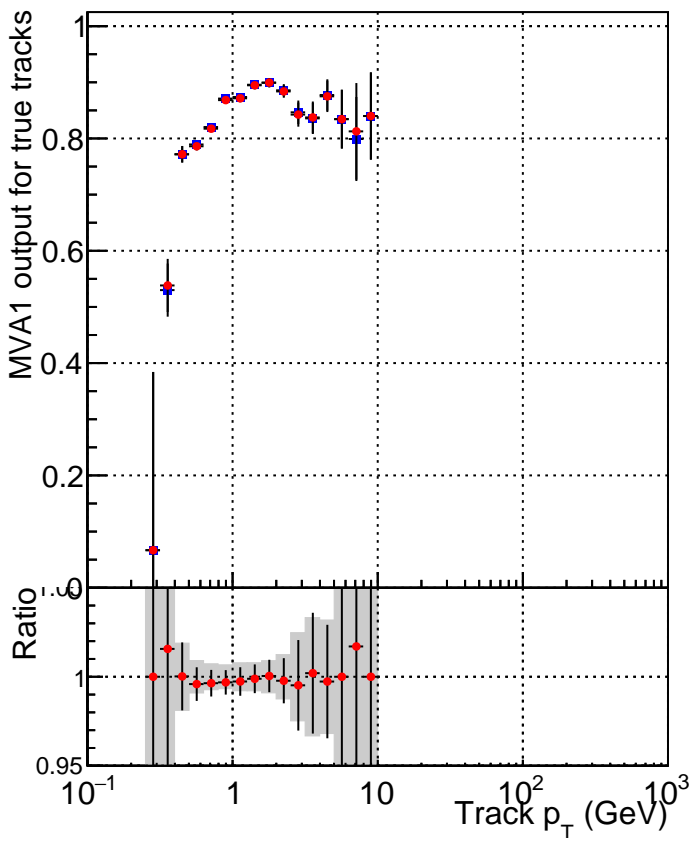

MVA1 of associated tracks (recoToSim) vs. track p_T

MVA1 of non-associated tracks (recoToSim) vs. track p_T

MVA1 of associated tracks (recoToSim) vs. track η

MVA1 of non-associated tracks (recoToSim) vs. track η

■ SoftQCD_default
◆ SoftQCD_ckfPixelLessStep