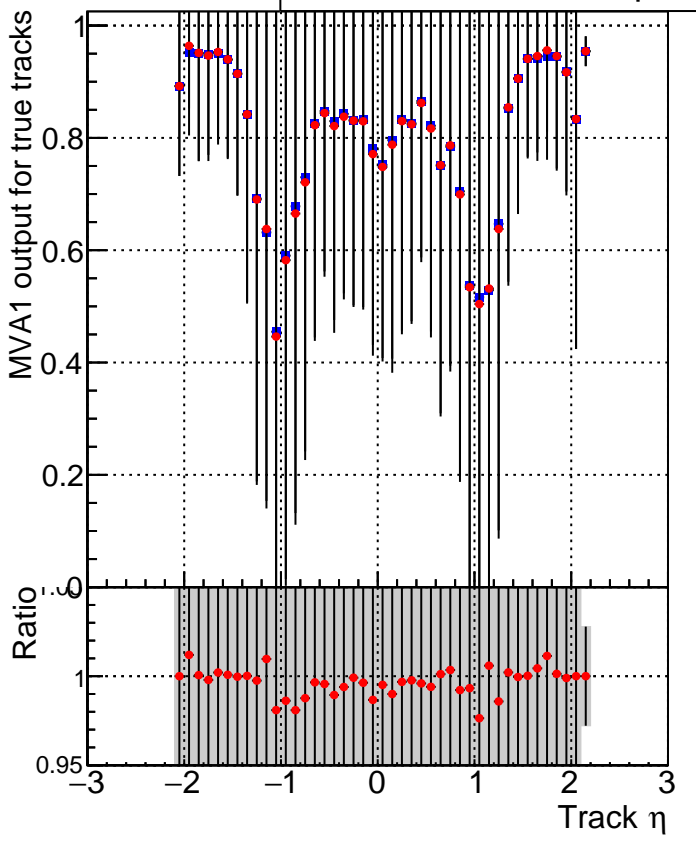

MVA1 of associated tracks (recoToSim) vs. track p_T

MVA1 of non-associated tracks (recoToSim) vs. track p_T

MVA1 of associated tracks (recoToSim) vs. track η

MVA1 of non-associated tracks (recoToSim) vs. track η

■ SoftQCD_default
◆ SoftQCD_ckfPixelLessStep